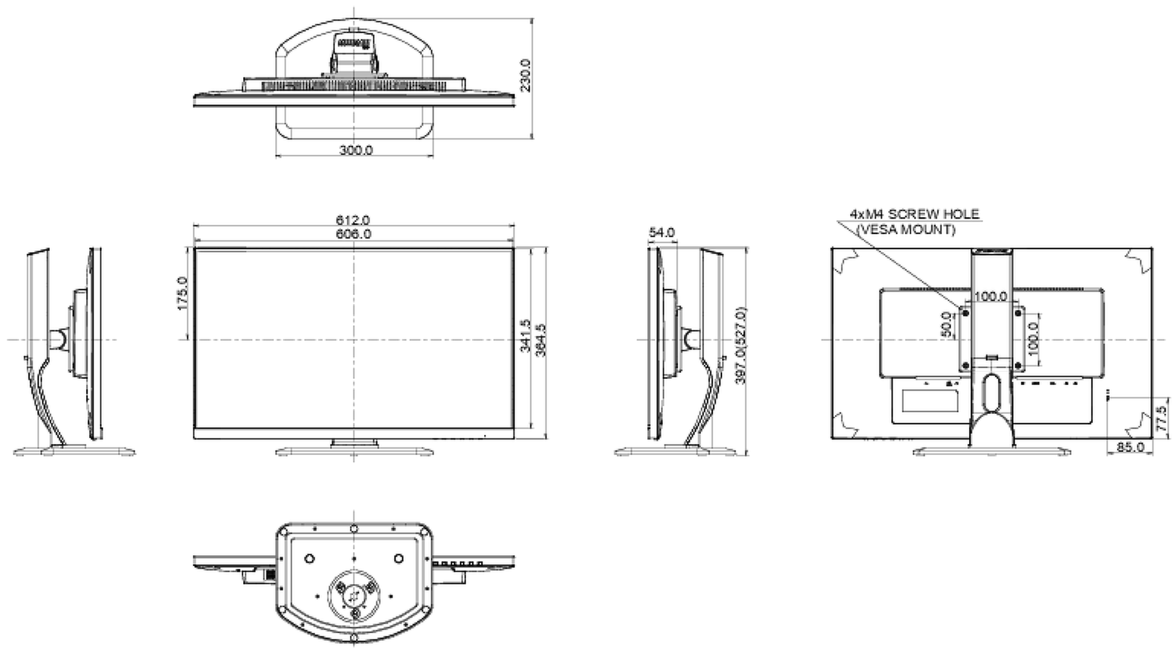

## 08 DIMENSIONS / WEIGHT

Product dimensions W x H x D	612 x 397 (527) x 230mm
Weight (without box)	6.8kg
EAN code	4948570117208