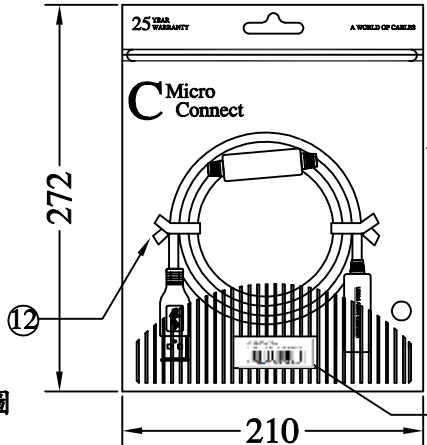

CUSTOMER NO:	REMARK

- NOTE:
- 1) PRIMARY DIM: A, B, C, D
 - 2) 黑色外殼印字
 - 3) 燈罩需用鉻鐵熔接固定
 - 4) 外殼需打起聲波
 - 5) 符合"RoHS" 規範
 - 6) 合骨袋正下方貼IPC客供條碼貼紙如圖

客供OPP BAG

貼紙

A	FIRST EDITION	FZX	2019/07/23
REV	DESCRIPTION	C.N.	DATE
ECR	USB3.0AAF10A		
<small>THESE DRAWINGS AND SPECIFICATIONS ARE THE PROPERTY OF COMPUTER LIMITED AND SHALL NOT BE REPRODUCED COPIED OR USED IN ANY MANNER WITHOUT THE PRIOR WRITTEN CONSENT OF COMPUTER LIMITED.</small>		TITLE	
<small>UNLESS OTHERWISE SPECIFIED: DIMENSIONS ARE IN MILLIMETERS ANGULAR TOLERANCE: ±10°</small>		USB3.0 10M EXTENSION CABLE RoHS	
DIMENSIONS	TOLERANCE	CHKD.	CONF.
0.00 TO 30.00mm	±0.10mm		
30.01 TO 80.00mm	±0.13mm	DR.	APPD.
80.01 TO 150.00mm	±0.15mm		
150.01mm	±0.20mm		
MATERIAL	MATERIAL	PART NO. ZS-0425	
FINISH	FINISH	SCALE /	SHEET 1/2 UNIT MM SIZE A4 REV. A

CUSTOMER NO:	REMARK

PINOUT: 不帶USB A/F 加工板 UPPT01		PINOUT: 不帶USB A/F 加工板 DOWN1		PINOUT: 帶USB A/F 加工板 UPPT01	
A/M	1 RED	RED 1	1 RED	1 RED	1 RED
	2 WHITE	WHITE 2	2 WHITE	2 WHITE	2 WHITE
	3 GREEN	GREEN 3	3 GREEN	3 GREEN	3 GREEN
	4 BLACK	BLACK 4	4 BLACK	4 BLACK	4 BLACK
	5 ORANGE	ORANGE 5	5 ORANGE	5 ORANGE	5 ORANGE
	6 PURPLE	PURPLE 6	6 PURPLE	6 PURPLE	6 PURPLE
	7 DRAIN	DRAIN 7	7 DRAIN	7 DRAIN	7 DRAIN
	8 BLUE	BLUE 8	8 BLUE	8 BLUE	8 BLUE
	9 YELLOW	YELLOW 9	9 YELLOW	9 YELLOW	9 YELLOW
SHELL	10 DRAIN	10 DRAIN	10 DRAIN	10 DRAIN	10 DRAIN

A	FIRST EDITION	FZX	2019/07/23
REV	ECR	DESCRIPTION	C.N.
THESE DRAWINGS AND SPECIFICATIONS ARE THE PROPERTY OF COMPANY LIMITED AND SHALL NOT BE REPRODUCED, COPIED OR USED IN ANY MANNER WITHOUT THE PRIOR WRITTEN CONSENT OF COMPANY LIMITED.		DATE	
UNLESS OTHERWISE SPECIFIED: DIMENSIONS ARE IN MILLIMETERS ANGULAR TOLERANCE: ±1.0°		TITLE	
DIMENSIONS TOLERANCE 0.00 TO 30.00mm ±0.10mm 30.01 TO 80.00mm ±0.13mm 80.01 TO 150.00mm ±0.15mm 150.01mm ±0.20mm		USB3.0AAF10A USB3.0 10M EXTENSION CABLE RoHS	
MATERIAL		CHKD.	CONF.
FINISH		DR.	APPD.
PART NO.		REV. A	
SCALE /	SHEET 1 / 2	UNIT MM	SIZE A4