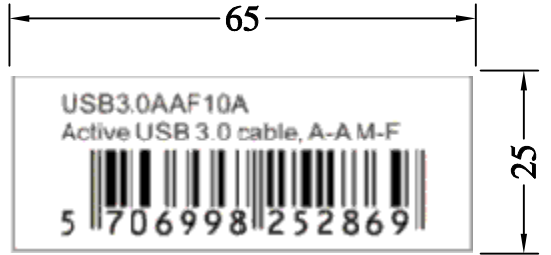

CUSTOMER NO:	REMARK

- NOTE:
- 1) PRIMARY DIM: A, B, C, D
 - 2) 黑色外殼印字
 - 3) 燈罩需用鉻鐵熔接固定
 - 4) 外殼需打起聲波
 - 5) 符合"RoHS" 規範
 - 6) 合骨袋正下方貼IPC客供條碼貼紙如圖

客供OPP BAG

貼紙

A	FIRST EDITION	FZX	2019/07/23
REV	DESCRIPTION	C.N.	DATE
ECR	USB3.0AAF10A		
<small>THESE DRAWINGS AND SPECIFICATIONS ARE THE PROPERTY OF COMPUTER LIMITED AND SHALL NOT BE REPRODUCED COPIED OR USED IN ANY MANNER WITHOUT THE PRIOR WRITTEN CONSENT OF COMPUTER LIMITED.</small>		TITLE	
<small>UNLESS OTHERWISE SPECIFIED: DIMENSIONS ARE IN MILLIMETERS ANGULAR TOLERANCE: ±10°</small>		USB3.0 10M EXTENSION CABLE RoHS	
DIMENSIONS	TOLERANCE	CHKD.	CONF.
0.00 TO 30.00mm	±0.10mm		
30.01 TO 80.00mm	±0.13mm	DR.	APPD.
80.01 TO 150.00mm	±0.15mm		
150.01mm	±0.20mm		
MATERIAL	MATERIAL	PART NO. ZS-0425	
FINISH	FINISH	SCALE /	SHEET 1/2 UNIT MM SIZE A4 REV. A

CUSTOMER NO:	REMARK

PINOUT: 不帶USB A/F 加工板 UPPT01		PINOUT: 不帶USB A/F 加工板 DOWN1		PINOUT: 帶USB A/F 加工板 UPPT01	
A/M	1 RED	RED 1	1 RED	1 RED	1 RED
	2 WHITE	WHITE 2	2 WHITE	2 WHITE	2 WHITE
	3 GREEN	GREEN 3	3 GREEN	3 GREEN	3 GREEN
	4 BLACK	BLACK 4	4 BLACK	4 BLACK	4 BLACK
	5 ORANGE	ORANGE 5	5 ORANGE	5 ORANGE	5 ORANGE
	6 PURPLE	PURPLE 6	6 PURPLE	6 PURPLE	6 PURPLE
	7 DRAIN	DRAIN 7	7 DRAIN	7 DRAIN	7 DRAIN
	8 BLUE	BLUE 8	8 BLUE	8 BLUE	8 BLUE
	9 YELLOW	YELLOW 9	9 YELLOW	9 YELLOW	9 YELLOW
SHELL	10 DRAIN	10 DRAIN	10 DRAIN	10 DRAIN	10 DRAIN

A	FIRST EDITION	FZX	2019/07/23
REV	ECR	DESCRIPTION	C.N.
THESE DRAWINGS AND SPECIFICATIONS ARE THE PROPERTY OF COMPANY LIMITED AND SHALL NOT BE REPRODUCED, COPIED OR USED IN ANY MANNER WITHOUT THE PRIOR WRITTEN CONSENT OF COMPANY LIMITED.		DATE	
UNLESS OTHERWISE SPECIFIED: DIMENSIONS ARE IN MILLIMETERS ANGULAR TOLERANCE: ±1.0°		TITLE	
DIMENSIONS TOLERANCE 0.00 TO 30.00mm ±0.10mm 30.01 TO 80.00mm ±0.13mm 80.01 TO 150.00mm ±0.15mm 150.01mm ±0.20mm		USB3.0AAF10A USB3.0 10M EXTENSION CABLE RoHS	
MATERIAL		CHKD.	CONF.
FINISH		DR.	APPD.
PART NO.		REV. A	
SCALE /	SHEET 1 / 2	UNIT MM	SIZE A4