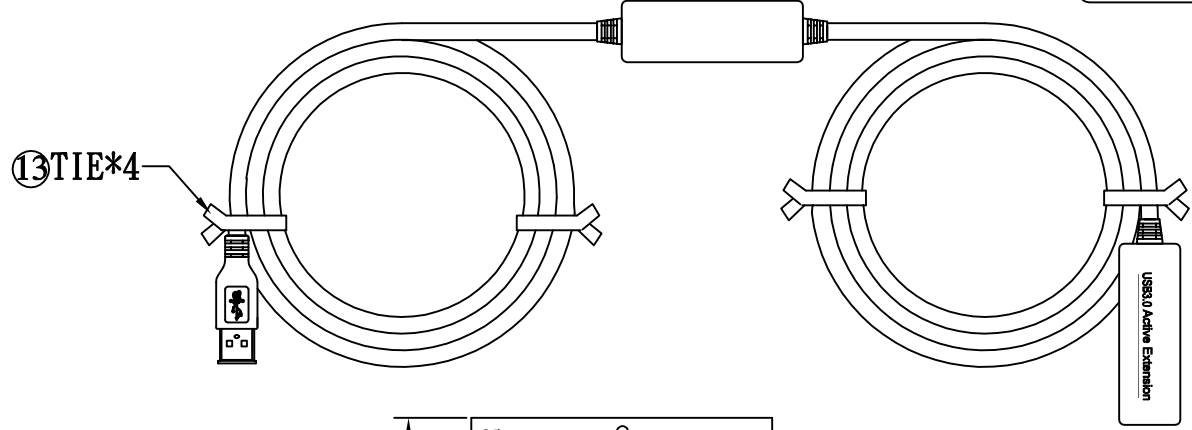

CUSTOMER NO:	REMARK

- NOTE:
- 1) PRIMARY DIM: A, B, C, D
 - 2) 黑色外殼印字
 - 3) 燈罩需用鉻鐵熔接固定
 - 4) 外殼需打起聲波
 - 5) 符合"RoHS" 規範
 - 6) 合骨袋正下方貼IPC客供條碼貼紙如圖

客供OPP BAG

貼紙

A	FIRST EDITION	FZX	2019/07/23
REV	DESCRIPTION	C.N.	DATE
ECR	USB3.0AAF10A		
<small>THESE DRAWINGS AND SPECIFICATIONS ARE THE PROPERTY OF COMPUTER LIMITED AND SHALL NOT BE REPRODUCED COPIED OR USED IN ANY MANNER WITHOUT THE PRIOR WRITTEN CONSENT OF COMPUTER LIMITED.</small>		TITLE	
<small>UNLESS OTHERWISE SPECIFIED: DIMENSIONS ARE IN MILLIMETERS ANGULAR TOLERANCE: ±10°</small>		USB3.0 10M EXTENSION CABLE RoHS	
DIMENSIONS	TOLERANCE	CHKD.	CONF.
0.00 TO 30.00mm	±0.10mm		
30.01 TO 80.00mm	±0.13mm	DR.	APPD.
80.01 TO 150.00mm	±0.15mm		
150.01mm	±0.20mm		
MATERIAL	MATERIAL	PART NO. ZS-0425	
FINISH	FINISH	SCALE /	SHEET 1/2 UNIT MM SIZE A4 REV. A

CUSTOMER NO:	REMARK

PINOUT: 不帶USB A/F 加工板 UPPT01		PINOUT: 不帶USB A/F 加工板 DOWN1		PINOUT: 帶USB A/F 加工板 UPPT01	
A/M	1 RED	RED 1	1 RED	1 RED	1 RED
	2 WHITE	WHITE 2	2 WHITE	2 WHITE	2 WHITE
	3 GREEN	GREEN 3	3 GREEN	3 GREEN	3 GREEN
	4 BLACK	BLACK 4	4 BLACK	4 BLACK	4 BLACK
	5 ORANGE	ORANGE 5	5 ORANGE	5 ORANGE	5 ORANGE
	6 PURPLE	PURPLE 6	6 PURPLE	6 PURPLE	6 PURPLE
	7 DRAIN	DRAIN 7	7 DRAIN	7 DRAIN	7 DRAIN
	8 BLUE	BLUE 8	8 BLUE	8 BLUE	8 BLUE
	9 YELLOW	YELLOW 9	9 YELLOW	9 YELLOW	9 YELLOW
SHELL	10 DRAIN	10 DRAIN	10 DRAIN	10 DRAIN	10 DRAIN

A	FIRST EDITION	FZX	2019/07/23
REV	ECR	DESCRIPTION	C.N.
THESE DRAWINGS AND SPECIFICATIONS ARE THE PROPERTY OF COMPANY LIMITED AND SHALL NOT BE REPRODUCED, COPIED OR USED IN ANY MANNER WITHOUT THE PRIOR WRITTEN CONSENT OF COMPANY LIMITED.		DATE	
UNLESS OTHERWISE SPECIFIED: DIMENSIONS ARE IN MILLIMETERS ANGULAR TOLERANCE: ±1.0°		TITLE	
DIMENSIONS TOLERANCE 0.00 TO 30.00mm ±0.10mm 30.01 TO 80.00mm ±0.13mm 80.01 TO 150.00mm ±0.15mm 150.01mm ±0.20mm		USB3.0AAF10A USB3.0 10M EXTENSION CABLE RoHS	
MATERIAL		CHKD.	CONF.
FINISH		DR.	APPD.
PART NO.		REV. A	
SCALE /	SHEET 1 / 2	UNIT MM	SIZE A4