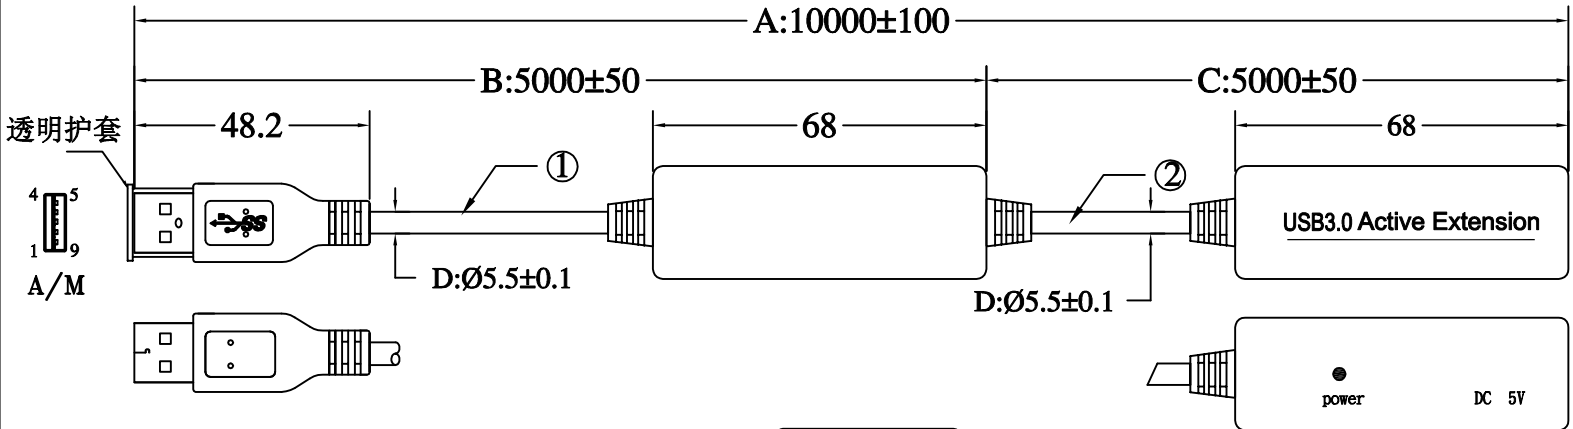

CUSTOMER NO:	REMARK

- NOTE:
- 1) PRIMARY DIM: A, B, C, D
 - 2) 黑色外殼印字
 - 3) 燈罩需用鉻鐵熔接固定
 - 4) 外殼需打起聲波
 - 5) 符合"RoHS" 規範
 - 6) 合骨袋正下方貼IPC客供條碼貼紙如圖

客供OPP BAG

貼紙

A	FIRST EDITION	FZX	2019/07/23
REV	DESCRIPTION	C.N.	DATE
ECR	USB3.0AAF10A		
<small>THESE DRAWINGS AND SPECIFICATIONS ARE THE PROPERTY OF COMPUTER LIMITED AND SHALL NOT BE REPRODUCED COPIED OR USED IN ANY MANNER WITHOUT THE PRIOR WRITTEN CONSENT OF COMPUTER LIMITED.</small>		TITLE	
<small>UNLESS OTHERWISE SPECIFIED: DIMENSIONS ARE IN MILLIMETERS ANGULAR TOLERANCE: ±10°</small>		USB3.0 10M EXTENSION CABLE RoHS	
DIMENSIONS	TOLERANCE	CHKD.	CONF.
0.00 TO 30.00mm	±0.10mm		
30.01 TO 80.00mm	±0.13mm	DR.	APPD.
80.01 TO 150.00mm	±0.15mm		
150.01mm	±0.20mm		
MATERIAL	MATERIAL	PART NO. ZS-0425	
FINISH	FINISH	SCALE /	SHEET 1/2 UNIT MM SIZE A4 REV. A

CUSTOMER NO:	REMARK

PINOUT: 不帶USB A/F 加工板 UPPT01		PINOUT: 不帶USB A/F 加工板 DOWN1		PINOUT: 帶USB A/F 加工板 UPPT01	
A/M	1 RED	RED 1	1 RED	1 RED	1 RED
	2 WHITE	WHITE 2	2 WHITE	2 WHITE	2 WHITE
	3 GREEN	GREEN 3	3 GREEN	3 GREEN	3 GREEN
	4 BLACK	BLACK 4	4 BLACK	4 BLACK	4 BLACK
	5 ORANGE	ORANGE 5	5 ORANGE	5 ORANGE	5 ORANGE
	6 PURPLE	PURPLE 6	6 PURPLE	6 PURPLE	6 PURPLE
	7 DRAIN	DRAIN 7	7 DRAIN	7 DRAIN	7 DRAIN
	8 BLUE	BLUE 8	8 BLUE	8 BLUE	8 BLUE
	9 YELLOW	YELLOW 9	9 YELLOW	9 YELLOW	9 YELLOW
SHELL	10 DRAIN	10 DRAIN	10 DRAIN	10 DRAIN	10 DRAIN

A	FIRST EDITION	FZX	2019/07/23
REV	ECR	DESCRIPTION	C.N.
THESE DRAWINGS AND SPECIFICATIONS ARE THE PROPERTY OF COMPANY LIMITED AND SHALL NOT BE REPRODUCED, COPIED OR USED IN ANY MANNER WITHOUT THE PRIOR WRITTEN CONSENT OF COMPANY LIMITED.		DATE	
UNLESS OTHERWISE SPECIFIED: DIMENSIONS ARE IN MILLIMETERS ANGULAR TOLERANCE: ±1.0°		TITLE	
DIMENSIONS TOLERANCE 0.00 TO 30.00mm ±0.10mm 30.01 TO 80.00mm ±0.13mm 80.01 TO 150.00mm ±0.15mm 150.01mm ±0.20mm		USB3.0AAF10A USB3.0 10M EXTENSION CABLE RoHS	
MATERIAL		CHKD.	CONF.
FINISH		DR.	APPD.
PART NO.		REV. A	
SCALE /	SHEET 1 / 2	UNIT MM	SIZE A4