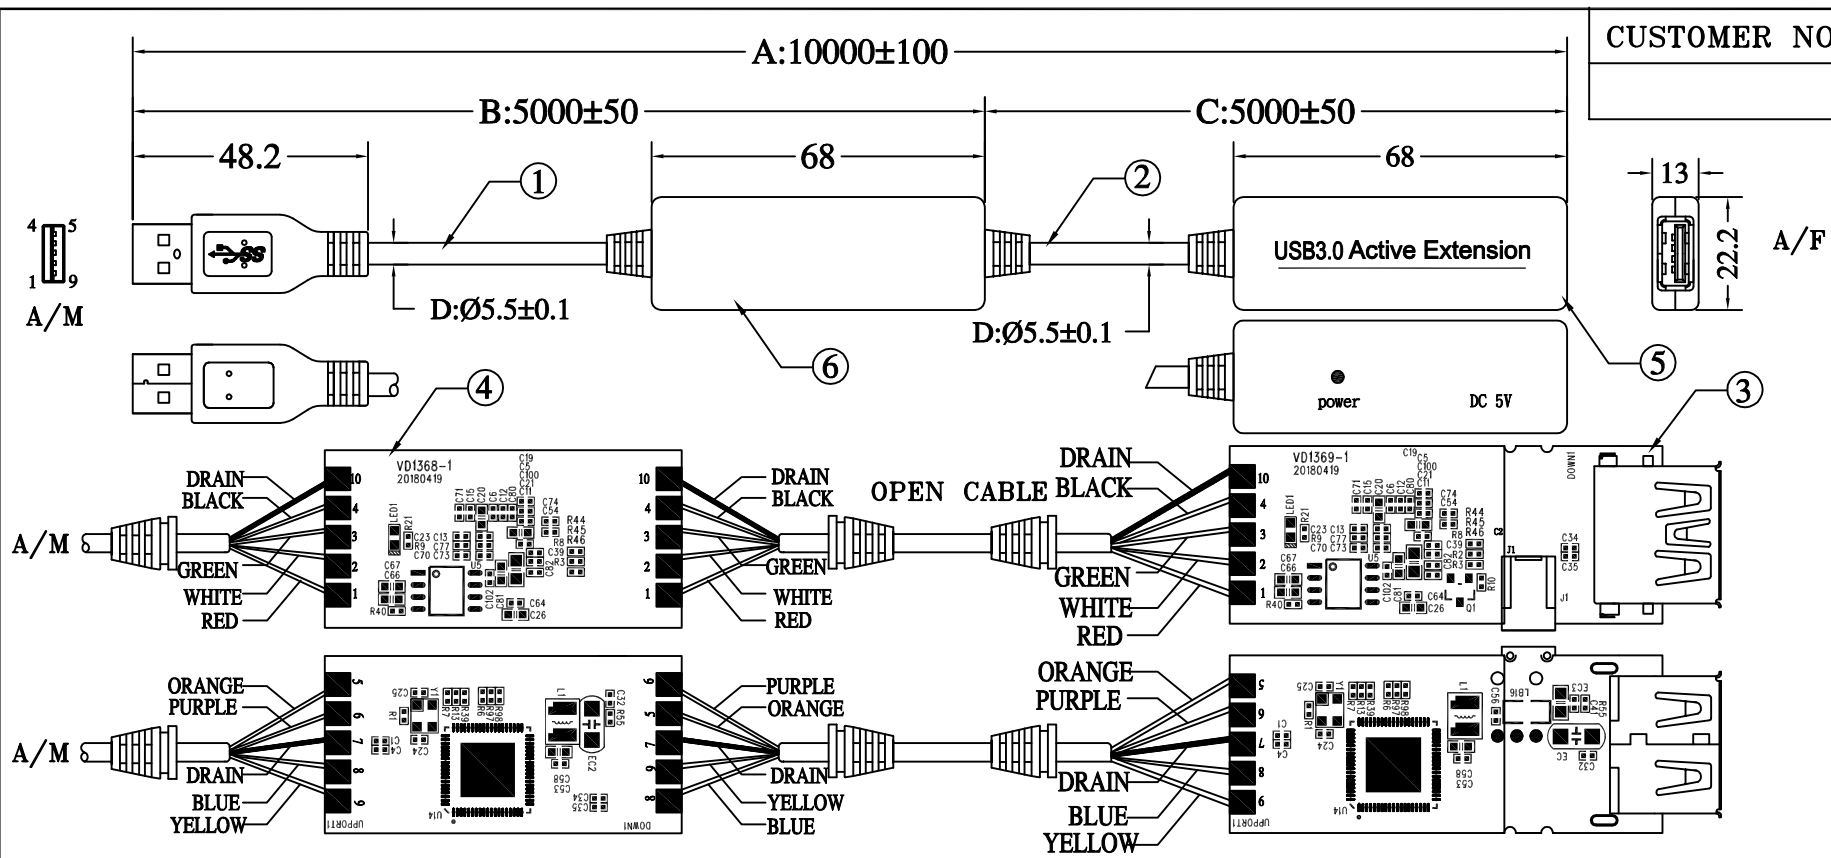

CUSTOMER NO:	REMARK

- NOTE:
- 1) PRIMARY DIM: A, B, C, D
 - 2) 黑色外殼印字
 - 3) 燈罩需用鉻鐵熔接固定
 - 4) 外殼需打起聲波
 - 5) 符合"RoHS" 規範
 - 6) 合骨袋正下方貼IPC客供條碼貼紙如圖

客供OPP BAG

貼紙

A	FIRST EDITION	FZX	2019/07/23
REV	DESCRIPTION	C.N.	DATE
ECR	USB3.0AAF10A		
<small>THESE DRAWINGS AND SPECIFICATIONS ARE THE PROPERTY OF COMPUTER LIMITED AND SHALL NOT BE REPRODUCED COPIED OR USED IN ANY MANNER WITHOUT THE PRIOR WRITTEN CONSENT OF COMPUTER LIMITED.</small>		TITLE	
<small>UNLESS OTHERWISE SPECIFIED: DIMENSIONS ARE IN MILLIMETERS ANGULAR TOLERANCE: ±10°</small>		USB3.0 10M EXTENSION CABLE RoHS	
DIMENSIONS	TOLERANCE	CHKD.	CONF.
0.00 TO 30.00mm	±0.10mm		
30.01 TO 80.00mm	±0.13mm	DR.	APPD.
80.01 TO 150.00mm	±0.15mm		
150.01mm	±0.20mm		
MATERIAL	MATERIAL	PART NO. ZS-0425	
FINISH	FINISH	SCALE /	SHEET 1/2 UNIT MM SIZE A4 REV. A

CUSTOMER NO:	REMARK

PINOUT: 不帶USB A/F 加工板 UPPT01		PINOUT: 不帶USB A/F 加工板 DOWN1		PINOUT: 帶USB A/F 加工板 UPPT01	
A/M	1 RED	RED 1	1 RED	1 RED	1 RED
	2 WHITE	WHITE 2	2 WHITE	2 WHITE	2 WHITE
	3 GREEN	GREEN 3	3 GREEN	3 GREEN	3 GREEN
	4 BLACK	BLACK 4	4 BLACK	4 BLACK	4 BLACK
	5 ORANGE	ORANGE 5	5 ORANGE	5 ORANGE	5 ORANGE
	6 PURPLE	PURPLE 6	6 PURPLE	6 PURPLE	6 PURPLE
	7 DRAIN	DRAIN 7	7 DRAIN	7 DRAIN	7 DRAIN
	8 BLUE	BLUE 8	8 BLUE	8 BLUE	8 BLUE
	9 YELLOW	YELLOW 9	9 YELLOW	9 YELLOW	9 YELLOW
SHELL	10 DRAIN	10 DRAIN	10 DRAIN	10 DRAIN	10 DRAIN

A	FIRST EDITION	FZX	2019/07/23
REV	ECR	DESCRIPTION	C.N.
THESE DRAWINGS AND SPECIFICATIONS ARE THE PROPERTY OF COMPANY LIMITED AND SHALL NOT BE REPRODUCED, COPIED OR USED IN ANY MANNER WITHOUT THE PRIOR WRITTEN CONSENT OF COMPANY LIMITED.		DATE	
UNLESS OTHERWISE SPECIFIED: DIMENSIONS ARE IN MILLIMETERS ANGULAR TOLERANCE: ±1.0°		TITLE	
DIMENSIONS TOLERANCE 0.00 TO 30.00mm ±0.10mm 30.01 TO 80.00mm ±0.13mm 80.01 TO 150.00mm ±0.15mm 150.01mm ±0.20mm		USB3.0AAF10A USB3.0 10M EXTENSION CABLE RoHS	
MATERIAL		CHKD.	CONF.
FINISH		DR.	APPD.
PART NO.		REV. A	
SCALE /	SHEET 1 / 2	UNIT MM	SIZE A4