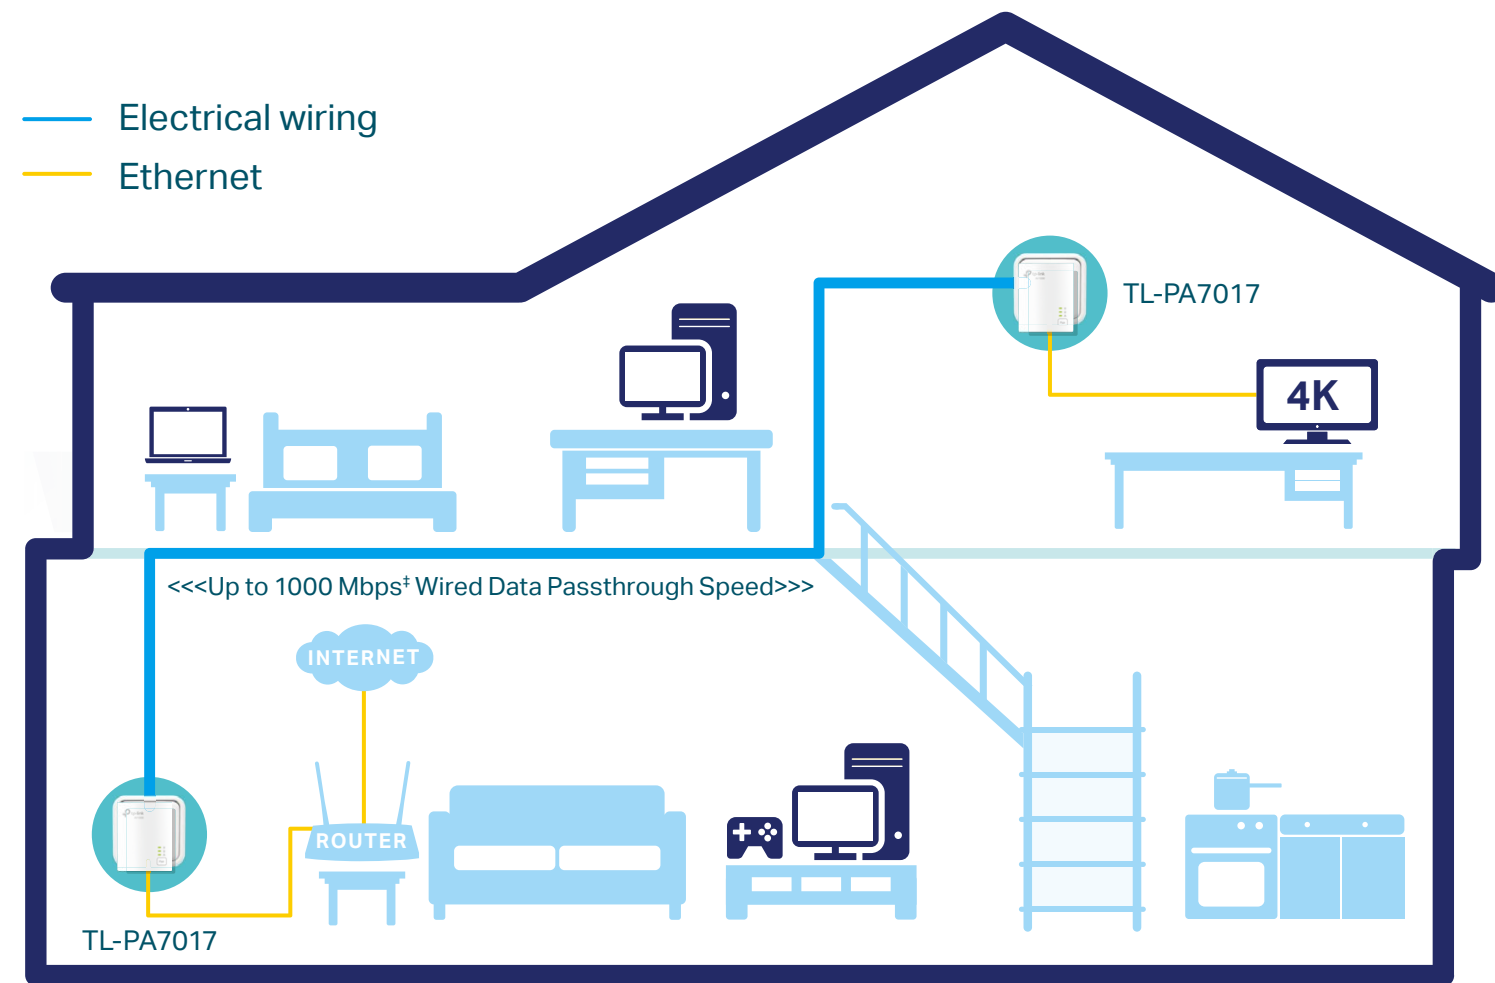

AV1000 Gigabit Powerline Starter Kit

Extend Reliable Gigabit Network Using Existing Electrical Wiring

TL-PA7017 KIT

HomePlug AV2
1000Mbps

Compact Design

Power Saving

Plug and Play

Gigabit Ethernet

Highlights

Get Reliable Gigabit Network from Any Outlet

The AV1000 Gigabit Powerline Starter Kit brings internet to any area with a power outlet using your home's electrical wiring.

- No need for new wires or drilling
- Network passes through walls and floors

Plug and Play

Powerline adapters and extenders must be deployed in a set of two or more, and be connected to the same electrical circuit.

Highlights

HomePlug AV2 Standard Compliant

The HomePlug AV2 standard creates high-speed data transfer rates of up to 1000Mbps[†] to support all your online activities.

Compact Design

The ultra-compact design allows the adapter to be plugged into socket without blocking other sockets.

Features

Speed

- Ultra-fast Powerline Speed – HomePlug AV2 standard compliant, high-speed data transfer rate of up to 1000Mbps, ideal for Ultra HD streaming and online gaming
- Gigabit Ethernet for Reliable Connections– One Gigabit Ethernet port provides reliable high-speed wired connections for game consoles, smart TVs, STB and more.