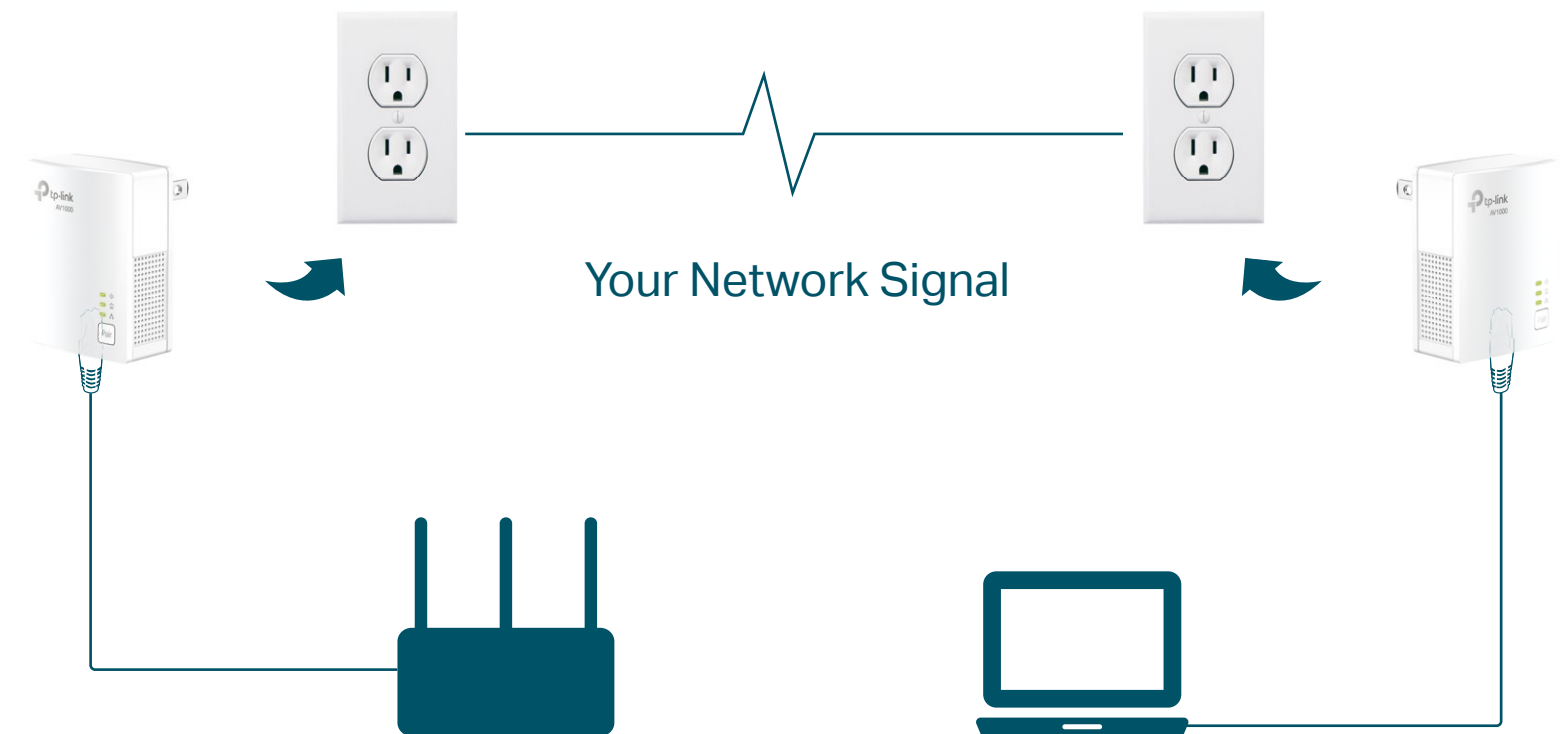

AV1000 Gigabit Powerline Starter Kit

Extend Reliable Gigabit Network Using Existing Electrical Wiring

TL-PA7017 KIT

HomePlug AV2
1000Mbps

Compact Design

Power Saving

Plug and Play

Gigabit Ethernet

Highlights

Get Reliable Gigabit Network from Any Outlet

The AV1000 Gigabit Powerline Starter Kit brings internet to any area with a power outlet using your home's electrical wiring.

- No need for new wires or drilling
- Network passes through walls and floors

Plug and Play

Powerline adapters and extenders must be deployed in a set of two or more, and be connected to the same electrical circuit.

Highlights

HomePlug AV2 Standard Compliant

The HomePlug AV2 standard creates high-speed data transfer rates of up to 1000Mbps[†] to support all your online activities.

Compact Design

The ultra-compact design allows the adapter to be plugged into socket without blocking other sockets.

Features

Speed

- Ultra-fast Powerline Speed – HomePlug AV2 standard compliant, high-speed data transfer rate of up to 1000Mbps, ideal for Ultra HD streaming and online gaming
- Gigabit Ethernet for Reliable Connections– One Gigabit Ethernet port provides reliable high-speed wired connections for game consoles, smart TVs, STB and more.