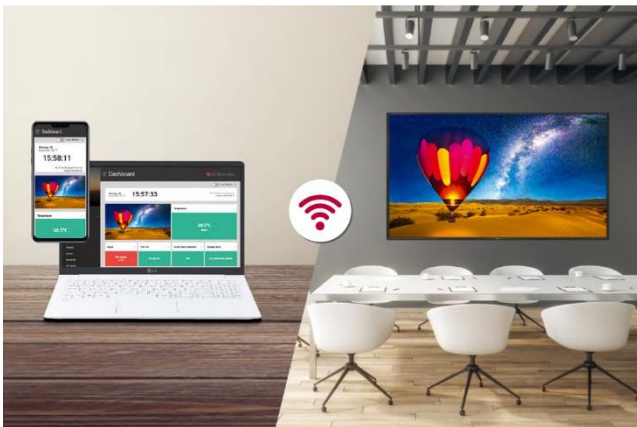

Content Sharing

Content Mirroring among devices is more convenient on a Wi-Fi network.

Real-time Promotion

With Beacon and BLE (Bluetooth Low Energy), shop managers can provide coupons and information in real-time.

Wireless Solution

The UL3G series operates as a virtual router which can be a wireless access point for mobile devices.

Compatibility with AV Control System

The UL3G series has been certified Crestron Connected® for high compatibility with professional AV controls to achieve seamless integration and automated control*, boosting business management efficiency.

* Network based control

Compatibility with Conferencing System

For the optimum visual meeting, the UL3G series has certified its compatibility with Cisco System that offers powerful and integrated control* for a smarter video conference, eliminating a waste of time for setting up the picture quality or changing input on incoming calls.

* Using an HDMI cable connection

Remote Monitoring and Control

Through the Control Manager, the embedded web monitoring solution, you can control and monitor the status of multiple UL3G series displays in different locations in real-time. It is available on internet connected devices, allowing you to flexibly and rapidly respond to emergency situations anywhere.