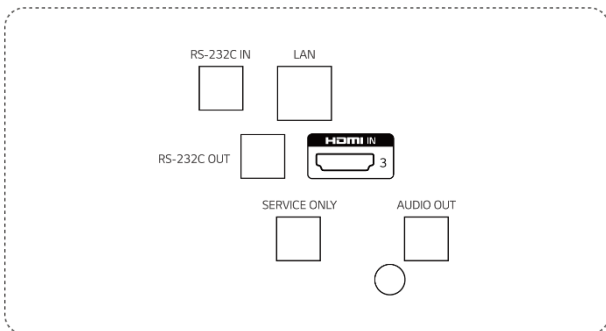

* Using an HDMI cable connection

Remote Monitoring and Control

Through the Control Manager, the embedded web monitoring solution, you can control and monitor the status of multiple UL3G series displays in different locations in real-time. It is available on internet connected devices, allowing you to flexibly and rapidly respond to emergency situations anywhere.

Real-time Care Service with LG Signage365Care

The maintenance gets easier and faster with an optional service Signage365Care*, a cloud service solution provided by LG service. It remotely manages status of displays in client workplaces for fault diagnosis and remote-control services, ensuring the stable operation of a client's business.

* The availability of "Signage365Care" service can differ by region, so please contact the LG sales representative in your region for further details.

DIMENSION (unit: mm)

CONNECTIVITY

Rear

Side

* Dimensions & Jack Panels may differ from the above image, so please contact LG sales team to verify before ordering.