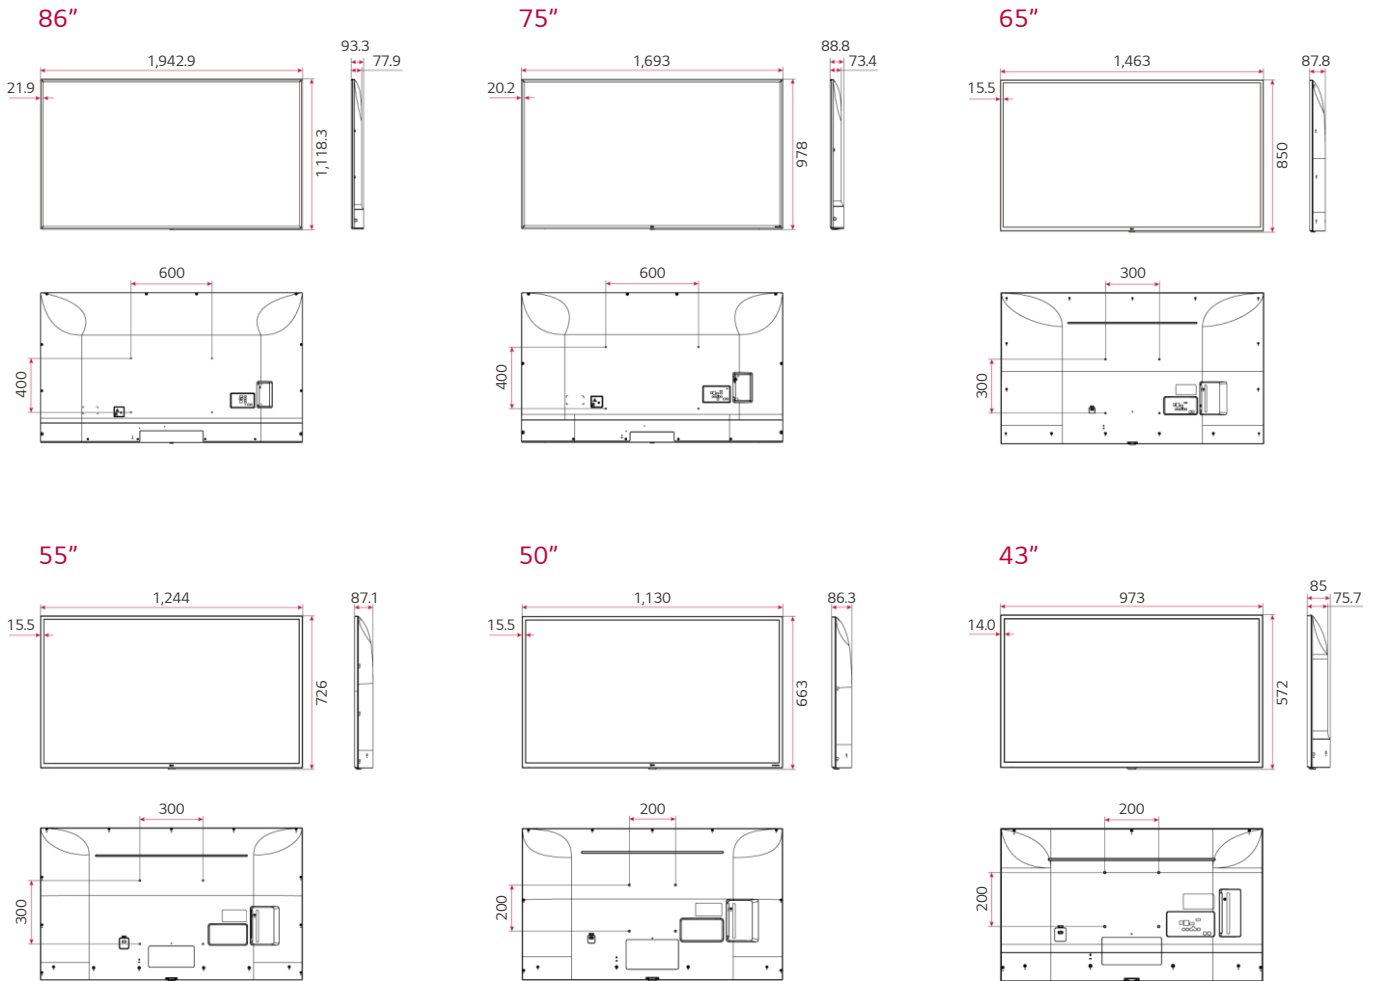

* The availability of "Signage365Care" service can differ by region, so please contact the LG sales representative in your region for further details.

DIMENSION (unit: mm)

CONNECTIVITY

Rear

Side

* Dimensions & Jack Panels may differ from the above image, so please contact LG sales team to verify before ordering.