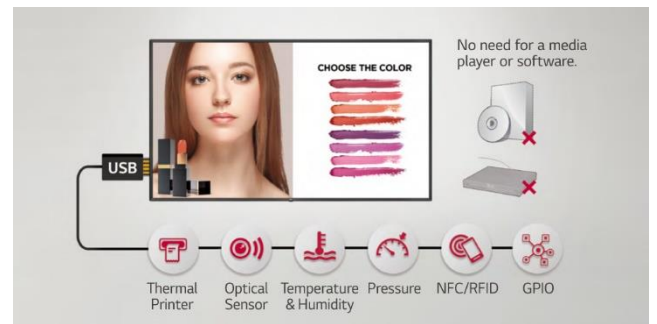

Various Sensor Applications

The LG webOS smart signage platform easily supports connections with external sensors via USB plug-in. The overall cost for maintenance is reduced as there's no need to purchase additional software or media players for creating value-added solutions.