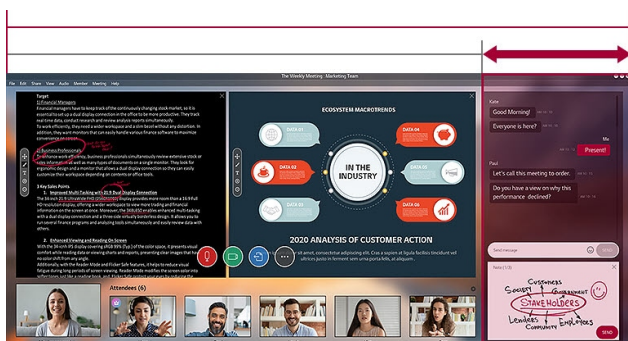

29" UltraWide™ Full HD Display

More Space for Multi-Tasking

UltraWide™ Full HD resolution (2560x1080) offers 33% more screen space in width than the FHD resolution (1920x1080) display, giving an aspect ratio of 21:9.

Aspect ratio

21:9 UltraWide™ Full HD

Design

Narrow Bezel

Elevate Your Home Office Equipment

Online Classroom with Wide Field of View

Start Viewing Side-by-Side

Enables you to work with reports at a glance with datasheets and slides side by side without repeating Alt-tab.