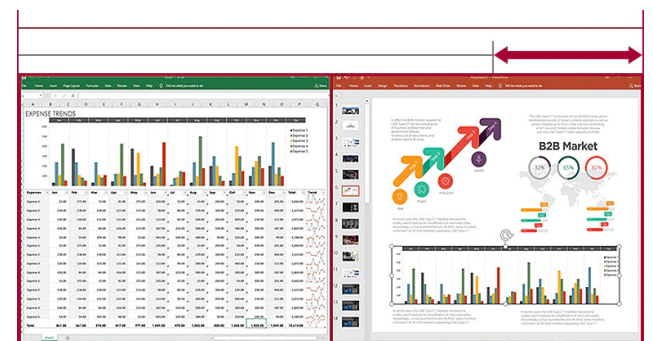

29" UltraWide™ Full HD Display

More Space for Multi-Tasking

UltraWide™ Full HD resolution (2560x1080) offers 33% more screen space in width than the FHD resolution (1920x1080) display, giving an aspect ratio of 21:9.

Aspect ratio

21:9 UltraWide™ Full HD

Design

Narrow Bezel

Elevate Your Home Office Equipment

Online Classroom with Wide Field of View

Start Viewing Side-by-Side

Enables you to work with reports at a glance with datasheets and slides side by side without repeating Alt-tab.