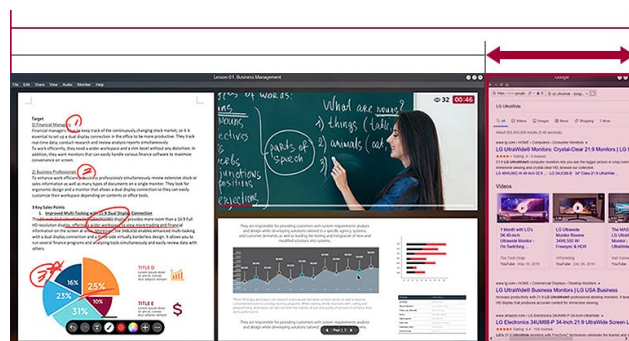

Aspect ratio

21:9 UltraWide™ Full HD

Design

Narrow Bezel

Elevate Your Home Office Equipment

Online Classroom with Wide Field of View

Start Viewing Side-by-Side

Enables you to work with reports at a glance with datasheets and slides side by side without repeating Alt-tab.

Thanks to the wide screen, you can enjoy your webinar with viewing larger materials and more attendees.

Easily manage textbooks, lectures, conversations and searches in a single view and turn the wide screen into your favorite online classroom.