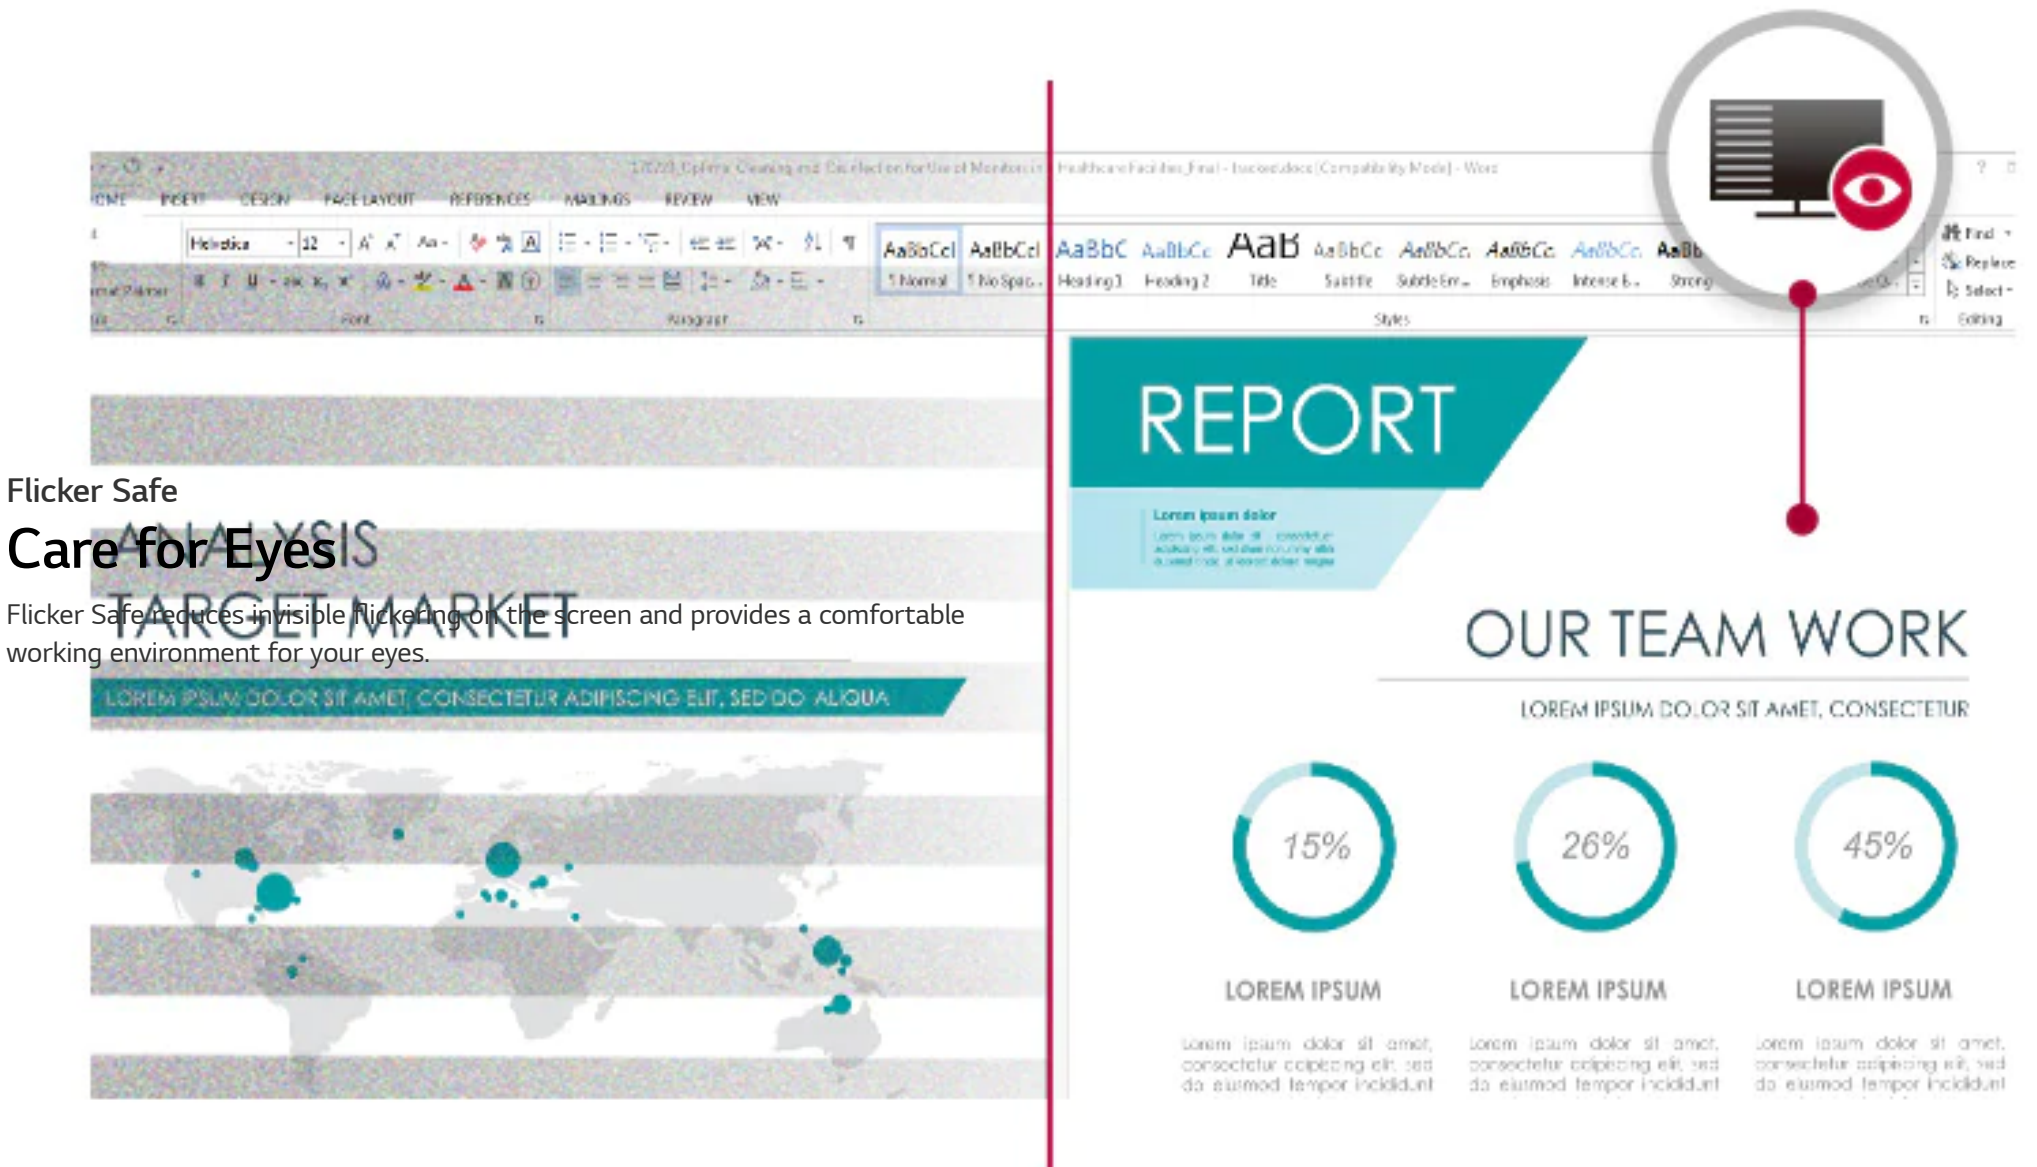

Flicker Safe

Care for Eyes

Flicker Safe reduces invisible flickering on the screen and provides a comfortable working environment for your eyes.

*The images simulated to enhance feature understanding. It may differ from actual use.