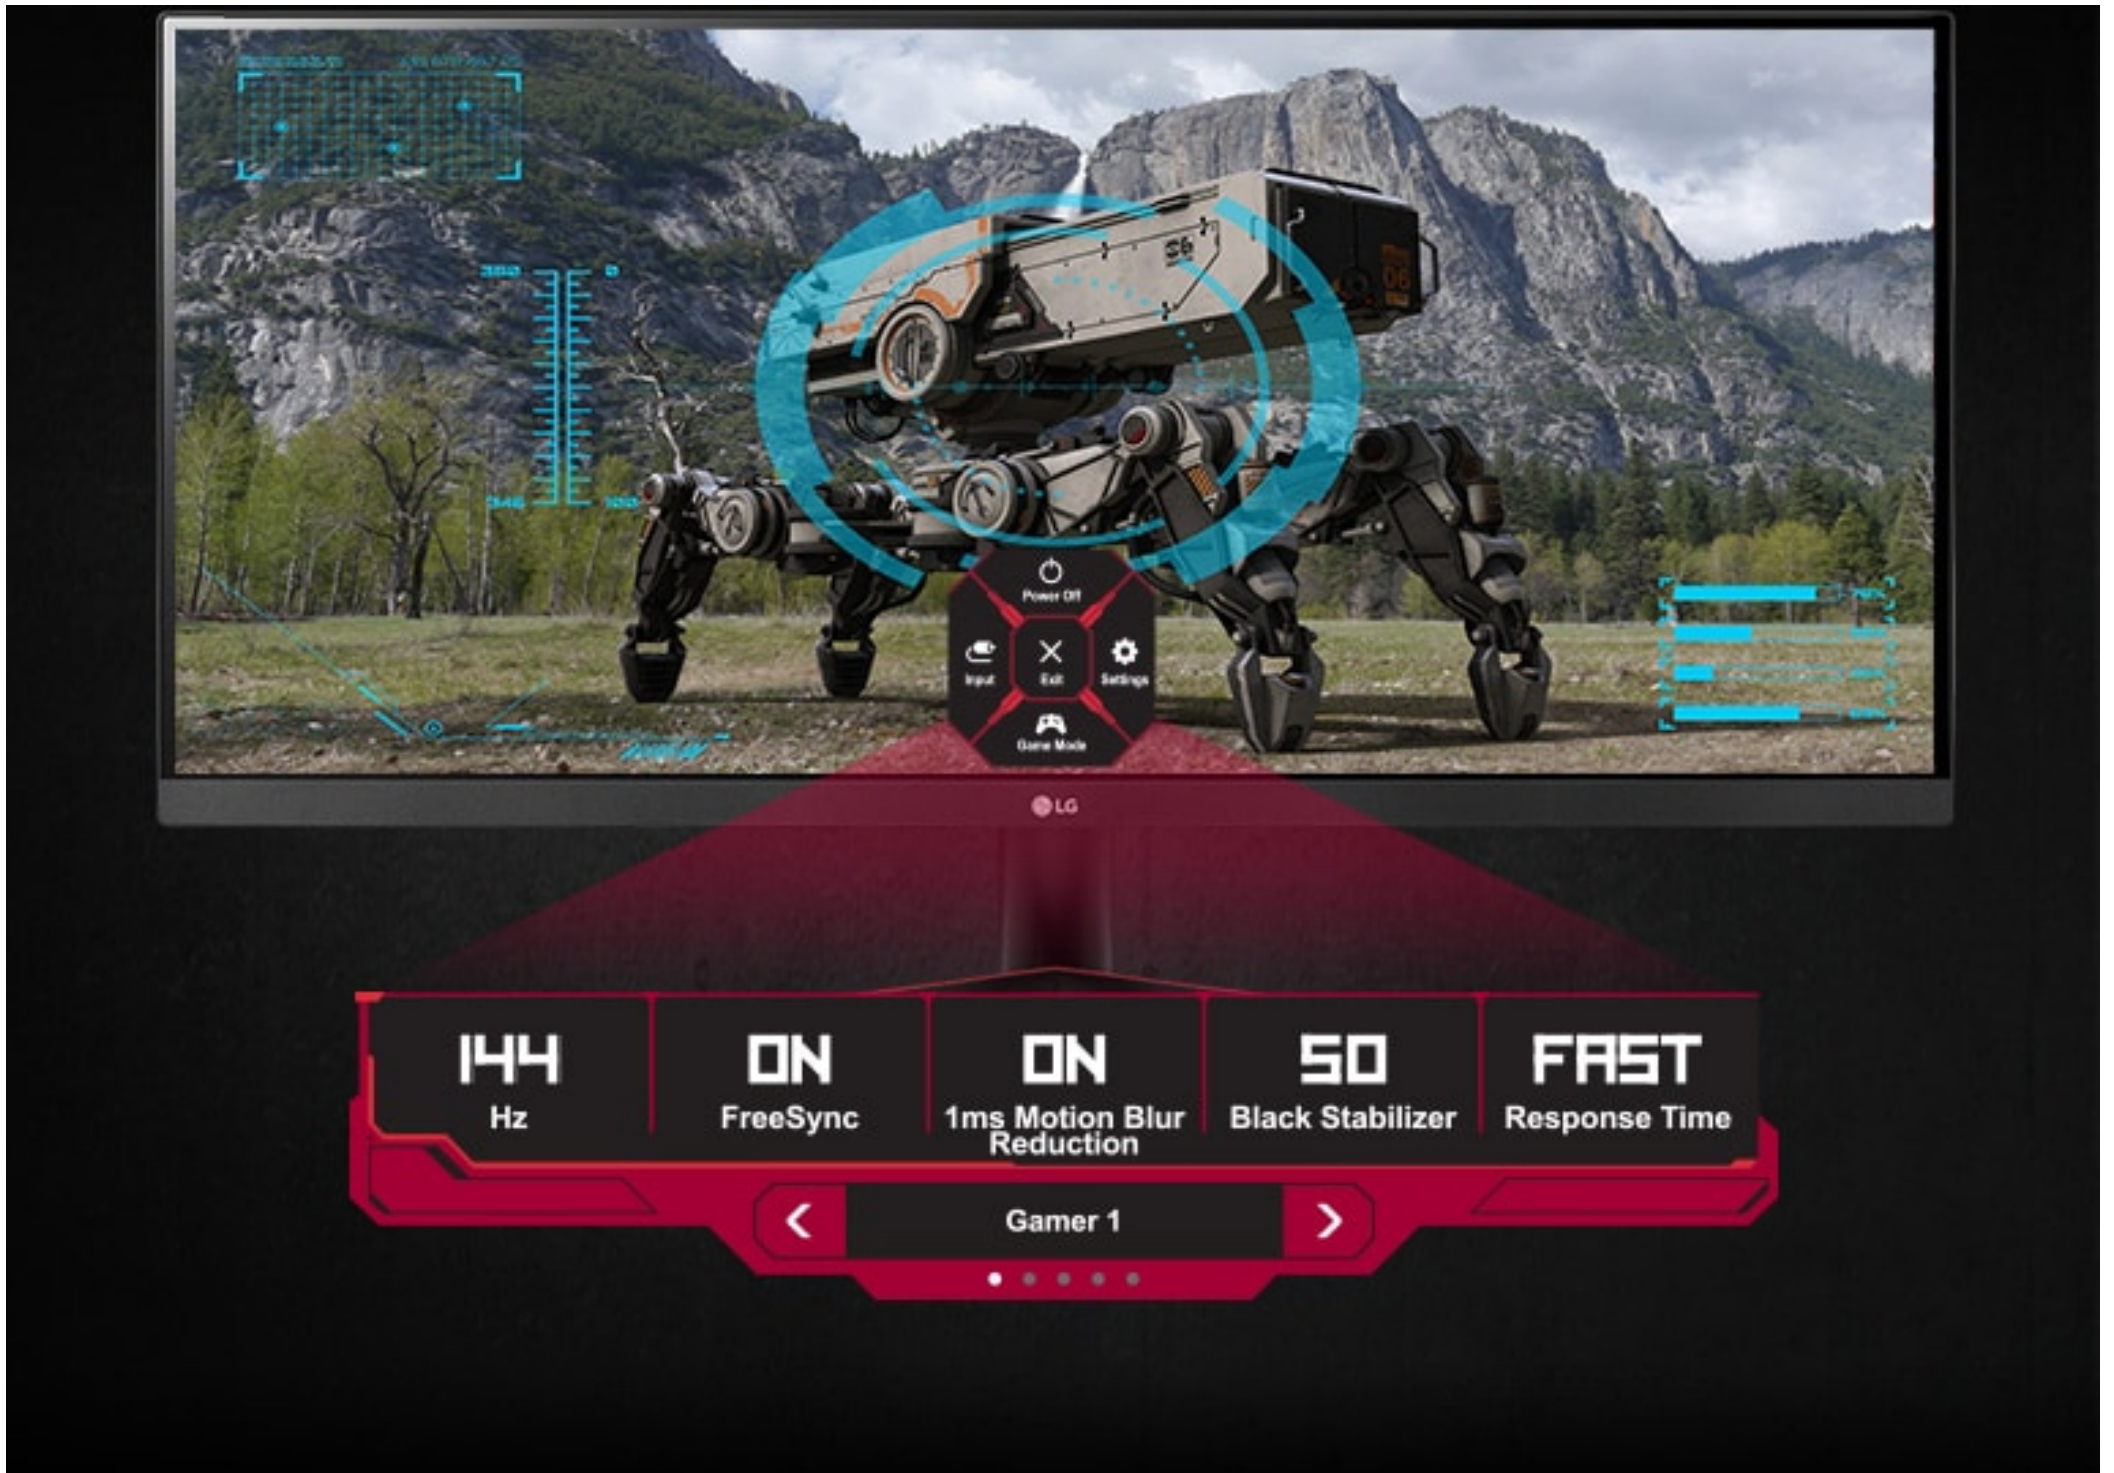

*The images simulated to enhance feature understanding. It may differ from actual use.

*Comparison of Mode 'OFF' (left image) and AMD FreeSync™

Game Mode

Customized Modes for Any Game

Gamers can choose Gamer, FPS, or RTS mode, and customize their experience. The settings can be adjusted and optimized for any type of game.

*The images simulated to enhance feature understanding. It may differ from actual use.