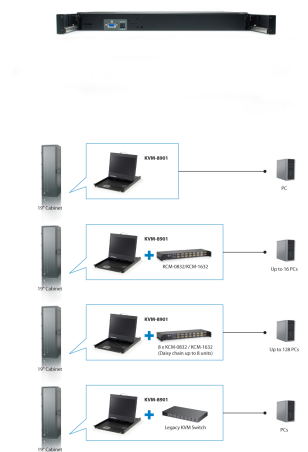

KVM-8901DE 19" Widescreen LCD KVM Rack

Product Images

Short Description

1. KVM Management over LAN or Internet possible with connected LevelOne KVM Cat.5 or IP modules
2. Daisy chain up to 7 additional KVM switches to control up to 64/128 computers
3. Auto scan mode for non-stop monitoring of selected computer
4. Password protection prevents unauthorized access
5. Dual Interface for PS/2 and USB keyboard/mouse
6. Supports video resolutions up to 1440 x 900

Description

The LevelOne KVM-8901 is a compact and modular KVM console drawer designed to be used in a standard 19-inch server rack. It offers connectivity to 8 or 16 computers by depending on the LevelOne KVM module that is installed (KCM-0832 or 1632). It features a 19-inch retractable LCD(19:10) high video quality up to 1440 x 900 monitor and keyboard with built-in touchpad. Users can daisy chain up to eight units of KCM-0832/1632 together, providing control of up to 128 computers in total, support Auto Scan Mode for monitoring PCs and flexible and easy PC selection via KVM-OSD manual or hot Keys.

Additional Information

| | |
|------------------------|---|
| Operating humidity | 10% RH ~ 90% RH |
| Operating temperature | 0°C ~ 50°C |
| Display | Connector: HDDDB 15 pin (Female Type) Sun Micro System Multi-Sync Supported. Sun Micro System 1152x900 Resolution Supported. Automatic flat panel shut-off when monitor is in the closed position, or no signal input. Built-in 8 languages OSD controls |
| Features | |
| Product weight (kg) | 20 |
| Color | Black |
| EAN | 4015867186220 |
| Model Number | KVM-8901DE |
| Package Contents | KVM-8901DE Power Adapter Power Cord Quick Installation Guide Resource CD (User Manual, QIG) KVM Cable 19" Rack Mount Kit |
| VGA in | 1 |
| Dimensions (W x D x H) | 482 x 610 x 44 mm |