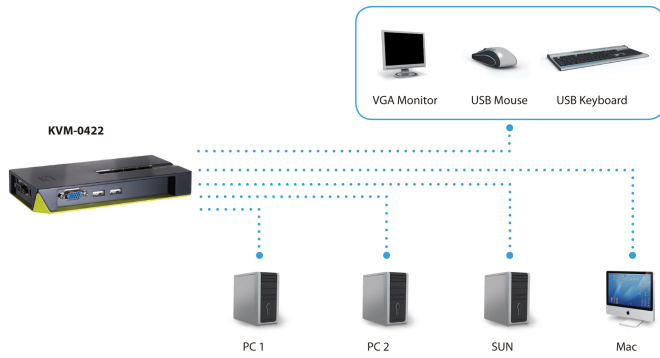

## Short Description

2. Control and manage 4 computers by using a single USB keyboard, mouse and monitor
3. Supports video resolutions up to 2048 x 1536
4. Easy switching between computers with keyboard hotkeys/front panel push button
5. Windows and Mac switching software support
6. Self powered through USB connection
7. Independent/simultaneous switching of PC and audio/mic channel
8. Provides auto-scanning features and audio support