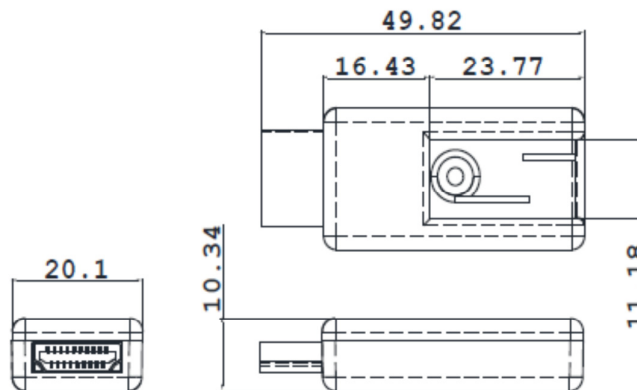

Physical Specifications

HDMI Connector	Male HDMI type A connector (Pluggable) / Male HDMI type D
Cable Structure	Hybrid Optical Fiber Cable
Conductors	28AWG (7/0.127mm)
Cable Jacket Material	LSHF or Plenum
Cable Jacket Color	Blue
Cable Diameter	3.4mm
Cable Bending Radius	6mm
Connector Max. Pulling Strength	10kg
Max. Compression Load Resistance	500N (50kg, 110lbs)

Regulatory

LSHF (Compliance)	IEC 60332-1, IEC 60754-1, IEC 61034-2
Plenum (Compliance)	CMP-OF
RoHS	2011/65/ EU

Physical Dimensions

HDMI Connector Type D

Pluggable HDMI Connector Type A

Overall dimensions

Pulling tool