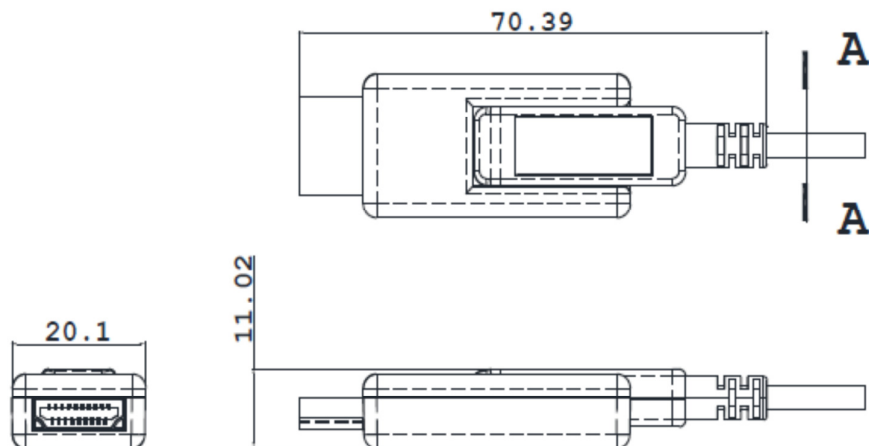

Physical Specifications

HDMI Connector	Male HDMI type A connector (Pluggable) / Male HDMI type D
Cable Structure	Hybrid Optical Fiber Cable
Conductors	28AWG (7/0.127mm)
Cable Jacket Material	LSHF or Plenum
Cable Jacket Color	Blue
Cable Diameter	3.4mm
Cable Bending Radius	6mm
Connector Max. Pulling Strength	10kg
Max. Compression Load Resistance	500N (50kg, 110lbs)

Regulatory

LSHF (Compliance)	IEC 60332-1, IEC 60754-1, IEC 61034-2
Plenum (Compliance)	CMP-OF
RoHS	2011/65/ EU

Physical Dimensions

HDMI Connector Type D

Pluggable HDMI Connector Type A

Overall dimensions

Pulling tool