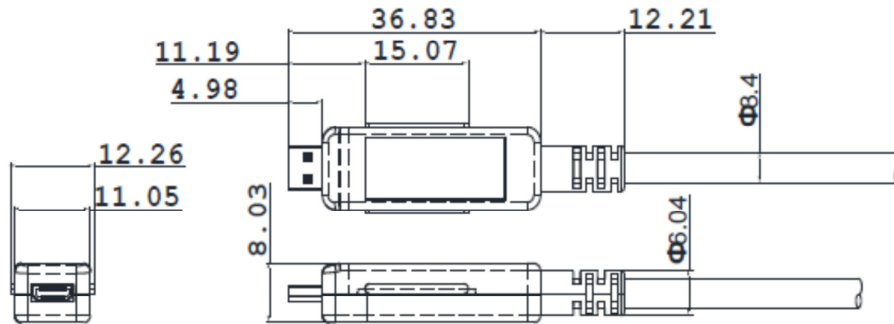

Physical Specifications

HDMI Connector	Male HDMI type A connector (Pluggable) / Male HDMI type D
Cable Structure	Hybrid Optical Fiber Cable
Conductors	28AWG (7/0.127mm)
Cable Jacket Material	LSHF or Plenum
Cable Jacket Color	Blue
Cable Diameter	3.4mm
Cable Bending Radius	6mm
Connector Max. Pulling Strength	10kg
Max. Compression Load Resistance	500N (50kg, 110lbs)

Power Specifications

Power Supply	No external power supply is needed (draws current from the source)
Power Consumption	0.25W max.

Environmental Specification

Operating Temperature	+32~+122°F (0~+50°C)
Storage Temperature	-22~+122°F (0~+50°C)
Operating Humidity	5 ~ 85%

Regulatory

LSHF (Compliance)	IEC 60332-1, IEC 60754-1, IEC 61034-2
Plenum (Compliance)	CMP-OF
RoHS	2011/65/ EU

Physical Dimensions

HDMI Connector Type D

Pluggable HDMI Connector Type A

Overall dimensions

Pulling tool