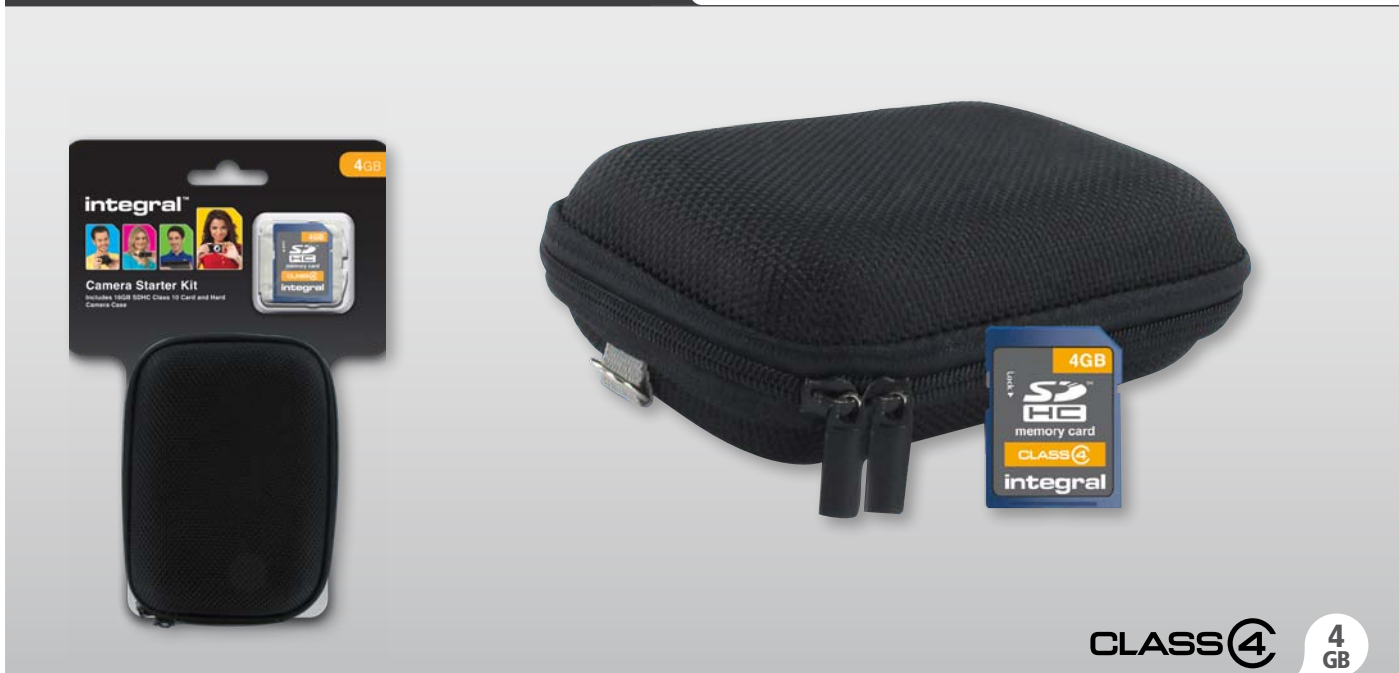

- Ideal for capturing HD images and video
- Protective case included*

PRODUCT TYPE

SDHC Card

INTERFACE TYPE

9 Pins

ENVIRONMENTAL PARAMETERS

Min Operating Temperature 0°C
Max Operating Temperature 60°C

COMPLIANT STANDARD

Secure Digital Association

	HEIGHT	WIDTH	DEPTH	WEIGHT
PRODUCT	32mm	24mm	2.1mm	2g
PACKED	138mm	93mm	8mm	13g

CAPACITY	PART CODE	BARCODE (EAN)
4GB	INSDH4G4V2NDB	5055288411784
8GB	INSDH8G4V2	5039014162522
16GB	INSDH16G4V2	5039014164540
32GB	INSDH32G4V2	5039014165684

SDHC Camera Starter Kit

INTRODUCTION

The Integral SDHC memory card can be used in a variety of digital products including digital camera's, camcorders, MP3 players, Satellite Navigation systems, digital photo frames, DAB radios, tablet PCs, laptops and netbooks.

Great value SDHC card and camera case bundle

The Integral 'Camera Starter Kit' comprises of the following:

- Integral SDHC Class 4 memory card
- Protective memory card case
- Hard camera case (black) featuring belt loop and lanyard