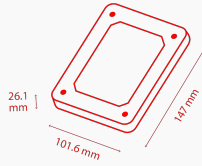

Use for:

- Desktop workstations
- All-in-one PCs
- Desktop PCs
- External enclosures

Manual

[Installation-and-Safety-Internal-HDDs.pdf](#) ?

Product Specifications

Basic Specifications

Form factor	3.5-inch
Interface	SATA 6 Gbit/s
RoHS compatible	Yes
Halogen Free	Yes

Reliability

Limited warranty	2 years
Unrecoverable error rate	1 per 10 ¹⁴ bits read

Performance

Buffer size	256 MB / 128 MB / 64 MB
-------------	-------------------------

Product Range

Part number	Capacity	Color
HDWD260EZSTA (Retail)	6 TB	-
HDWD260UZSVA (Bulk)	6 TB	-
HDWD240EZSTA (Retail)	4 TB	-
HDWD240UZSVA (Bulk)	4 TB	-
HDWD130EZSTA (Retail)	3 TB	-
HDWD130UZSVA (Bulk)	3 TB	-
HDWD120EZSTA (Retail)	2 TB	-
HDWD120UZSVA (Bulk)	2 TB	-
HDWD220UZSVA (Bulk)	2 TB	-
HDWD220EZSTA (Retail)	2 TB	-
HDWD320UZSVA (Bulk)	2 TB	-
HDWD320EZSTA (Retail)	2 TB	-
HDWD110UZSVA (Bulk)	2 TB	-
HDWD110EZSTA (Retail)	1 TB	-
HDWD105EZSTA (Retail)	1 TB	-
HDWD105EZSTA (Retail)	500 GB	-
HDWD105UZSVA (Bulk)	500 GB	-

Logistical Information:

Box dimensions	189.0 mm (H) x 136.0 mm (W) x 60.0 mm (D)
Box weight (gross)	825 g max. (2 TB CMR, 3 TB, 6 TB), 795 g max. (4 TB), 595 g max. (1 TB, 2TB SMR)
Master carton dimensions	255 x 147 x 212mm
Master carton weight (gross)	3554 g max. (2 TB CMR, 3 TB, 6 TB), 3434 g max. (4 TB) 2594 g max. (2 TB SMR) 2634 g max. (1 TB)
Boxes per master carton	4 pcs
Pallet dimensions	1150 x 1150 x 130 mm
Pallet weight (net)	n/A
Units per pallet	400 pcs
Units per carton	20 pcs.
Carton dimensions	321 x 406 x 213 mm
Carton weight (gross)	16 kg (typ.) (2 TB - 6 TB), 11 kg (typ.) (500 GB, 1 TB)
Units per pallet	720 pcs.