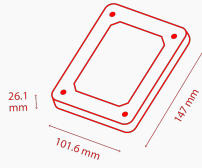

Product Specifications

Basic Specifications

Form factor	3.5-inch
Interface	SATA 6 Gbit/s
RoHS compatible	Yes
Halogen Free	Yes

Reliability

Limited warranty	2 years
Unrecoverable error rate	1 per 10¹⁴ bits read

Performance

Buffer size	256 MB / 128 MB / 64 MB

Product Range

Part number	Capacity	Color
HDWD260EZSTA (Retail)	6 TB	-
HDWD260UZSVA (Bulk)	6 TB	-
HDWD240EZSTA (Retail)	4 TB	-
HDWD240UZSVA (Bulk)	4 TB	-
HDWD130EZSTA (Retail)	3 TB	-
HDWD130UZSVA (Bulk)	3 TB	-
HDWD120EZSTA (Retail)	2 TB	-
HDWD120UZSVA (Bulk)	2 TB	-
HDWD220UZSVA (Bulk)	2 TB	-
HDWD220EZSTA (Retail)	2 TB	-
HDWD320UZSVA (Bulk)	2 TB	-
HDWD320EZSTA (Retail)	2 TB	-
HDWD110UZSVA (Bulk)	2 TB	-
HDWD110EZSTA (Retail)	1 TB	-
HDWD105EZSTA (Retail)	1 TB	-
HDWD105EZSTA (Retail)	500 GB	-
HDWD105UZSVA (Bulk)	500 GB	-

Logistical Information:

Box dimensions	189.0 mm (H) x 136.0 mm (W) x 60.0 mm (D)
Box weight (gross)	825 g max. (2 TB CMR, 3 TB, 6 TB), 795 g max. (4 TB), 595 g max. (1 TB, 2TB SMR)
Master carton dimensions	255 x 147 x 212mm
Master carton weight (gross)	3554 g max. (2 TB CMR, 3 TB, 6 TB), 3434 g max. (4 TB) 2594 g max. (2 TB SMR) 2634 g max. (1 TB)
Boxes per master carton	4 pcs
Pallet dimensions	1150 x 1150 x 130 mm
Pallet weight (net)	n/A
Units per pallet	400 pcs
Units per carton	20 pcs.
Carton dimensions	321 x 406 x 213 mm
Carton weight (gross)	16 kg (typ.) (2 TB - 6 TB), 11 kg (typ.) (500 GB, 1 TB)
Units per pallet	720 pcs.