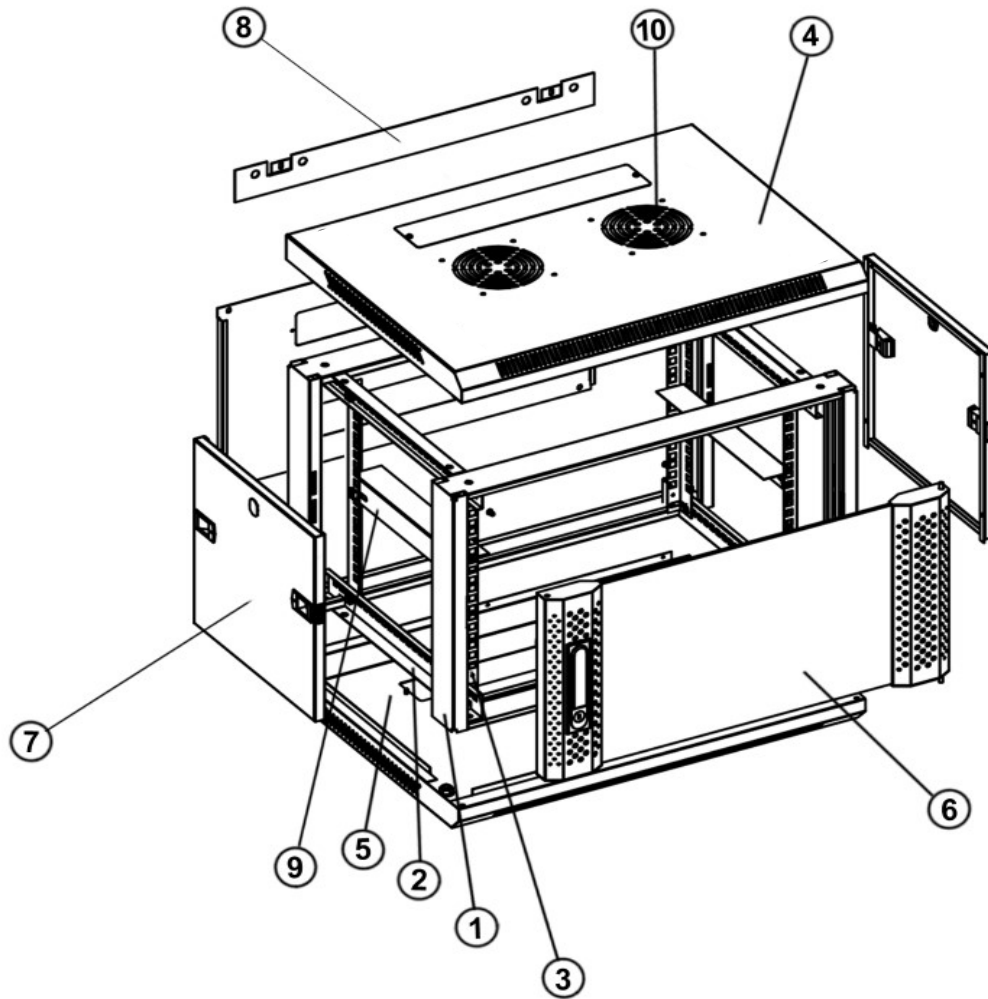

WALL MOUNT CABINET 600MM WIDE WITH GLASS DOOR

Equipped with

- ◆ Removable side walls
- ◆ Floor and roof plate with prepared ventilation openings
- ◆ 4x 19 inch profile with height indication
- ◆ Doors to open both on the right side and on the left side
- ◆ Cable entry at the top and bottom
- ◆ Front door, rear door and side walls equipped with locks
- ◆ unassembled delivery

Included

- ◆ 20 cage nut sets
- ◆ 6 keys (2 per lock)

Maximum load

- ◆ 60 kg

SPECIFICATIONS

Number	Name	Amount
1	Frame	2
2	Horizontal crossbars	4
3	Vertical profile rails	4
4	Top plate with cable entry	1
5	Bottom plate	1
6	Glass door with lock	1
7	Removable side walls with lock	2
8	L-shaped bar	2
9	Ventilation holes including a cover plate on the inside of the server cabinet	2

DETAILED DRAWING

Bottom view

Side view

Front view

Side view

Top view

Back view

OPTIONS

DS6609

POSSIBLE DIMENSIONS

Width		Depth		Height		Specifications	
600 mm	6	450 mm	4	6U	06	Wall mount cabinet	-Wand
		600 mm	6	9U	09	Colour: white	W
				12U	12		
				15U	15		
				18U	18		

Example 1: 600 mm width x 450 mm depth x 6U height => **6-4-06** = DS6406