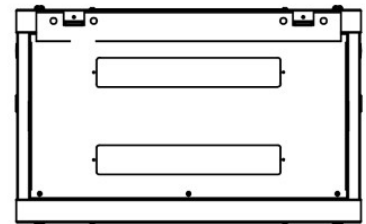

WALL MOUNT CABINET 600MM WIDE WITH GLASS DOOR

Equipped with

- ◆ Removable side walls
- ◆ Floor and roof plate with prepared ventilation openings
- ◆ 4x 19 inch profile with height indication
- ◆ Doors to open both on the right side and on the left side
- ◆ Cable entry at the top and bottom
- ◆ Front door, rear door and side walls equipped with locks
- ◆ unassembled delivery

DETAILED DRAWING

Bottom view

Side view

Front view

Side view

Top view

Back view

OPTIONS

DS6609

POSSIBLE DIMENSIONS

Width		Depth		Height		Specifications	
600 mm	6	450 mm	4	6U	06	Wall mount cabinet	-Wand
		600 mm	6	9U	09	Colour: white	W
				12U	12		
				15U	15		
				18U	18		

Example 1: 600 mm width x 450 mm depth x 6U height => **6-4-06** = DS6406