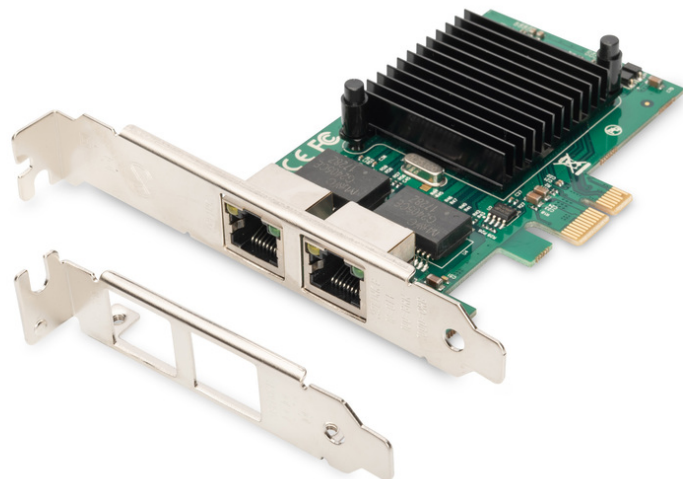

# DIGITUS Gigabit Ethernet PCI Express Card, 2-port

DN-10132  
EAN 4016032463139

### Gigabit Ethernet PCI Express Card, 2-port 32-bit, low profile bracket, Intel chipset

The DIGITUS® PCI Express Dual Port Gigabit Network Card with integrated Intel chipset offers the option to make two Gigabit ports for a server or a workstation available via a single PCI slot. Each port is fully compatible in accordance with IEEE802.3/u/ab standards and offers a full Gigabit connection. In addition to supporting IPv4 and IPv6 protocols, the card also supports jumbo frames as well as layer 2 functions such as IEEE802.1q VLAN and IEEE802.3x flow control. Its versatile configuration options make the card perfect for using with virtual machines or to set up a router/firewall. The low-profile slot bracket included in delivery also offers the option of integrating the card into compact computer cases in which standard slot brackets cannot be used.

### Expand your PC with PCIe slot by 2 Gigabit Ethernet ports with 1000 Mbit/s each

- Data transmission speed: 1 Gbps per port
- Connections: 2 x RJ45
- Chipset: Intel 82575EB (JL82575EB)
- PCIe slot: PCI Express X 1
- PCI Express channels: 1
- Additional low-profile slot, so that the card can be used in computers with little space
- Supports PCI bus power management interfaces rev 1.1 specifications