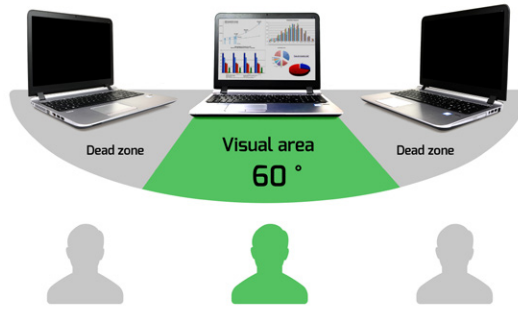

PROFESSIONAL PRIVACY FILTER

FOR LAPTOP AND DESKTOPS COMPUTERS
POUR ORDINATEURS PORTABLES ET DE BUREAUX

DATAPRIVACY

**SUPERIOR
VISUAL
CLARITY**

**SCREEN
PROTECTION**

**WORK PRODUCTIVELY ANYWHERE
WITHOUT WORRYING ABOUT PRYING EYES**
TRAVAILLEZ DE MANIÈRE PRODUCTIVE N'IMPORTE OÙ
SANS VOUS SOUCIER DES REGARDS INDISCRETS

FOR 10-27"
LAPTOPS & DESKTOPS

Superior visual clarity : 85% transparency
Clarté visuelle supérieure : Transparence 85%

2 ways lateral privacy : 60° vision angle
Protection latérale 2 côtés : angle de vision de 60°

PORT Professional Privacy filters are designed to preserve the confidentiality of the information displayed on a computer screen. Once positioned, only the user located in front of the screen is able to view the information and anyone located laterally at more than a 30° angle from the screen will see anything other than the black opaque filter.