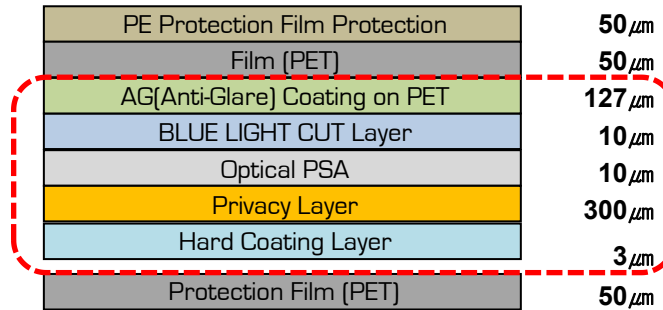

PRODUCT STRUCTURE

GENERAL PROPERTY

Property	Test Item	Test Method	Requirement	Result
Appearance	Rainbow / Particle	Human-Eye	No Visible (Coated Surface)	Good
	Transmittance	JIS K 7105	$\geq 50\%$	67.1
Optical Property	Haze Viewing	JIS K 7105	20 ± 10	23.2
	Angle	CNF Method	≤ 30 Deg	29
Physical Property	Pencil	JIS K 5600	$\geq 2\text{H}$	2H
	Hardness	Cross Hatch	100/100	100
	Adhesiveness	Test		

** The table above shows typical test results and does not guarantee material value. **
Viewing angle is the angle at the half of Peak brightness in dark room.