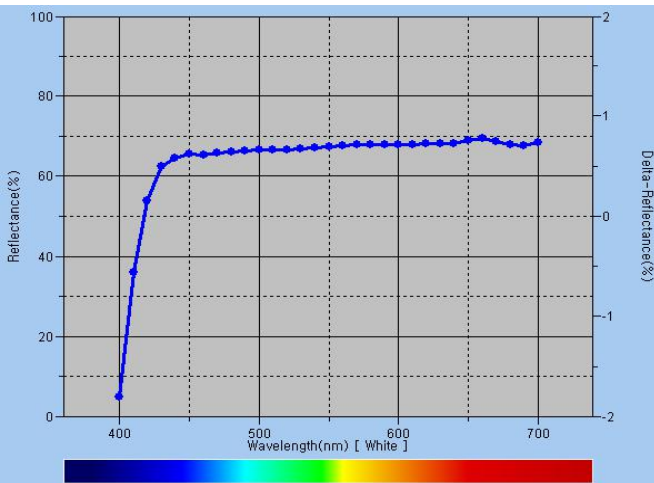

** The table above shows typical test results and does not guarantee material value. **
Viewing angle is the angle at the half of Peak brightness in dark room.

		Data	Remark
Color Property	Y	45.86	Transmittance
	x/y	0.314/ 0.332	
	L*	73.45	
Blue Cut Performance	a*/b*	-3.62/1.5	
	@400nm	1.2 %	
	@350nm	4.1 %	
	Avg. Cut Ratio (%)	81.1 %	Avg. BL Cut (@380~@460)