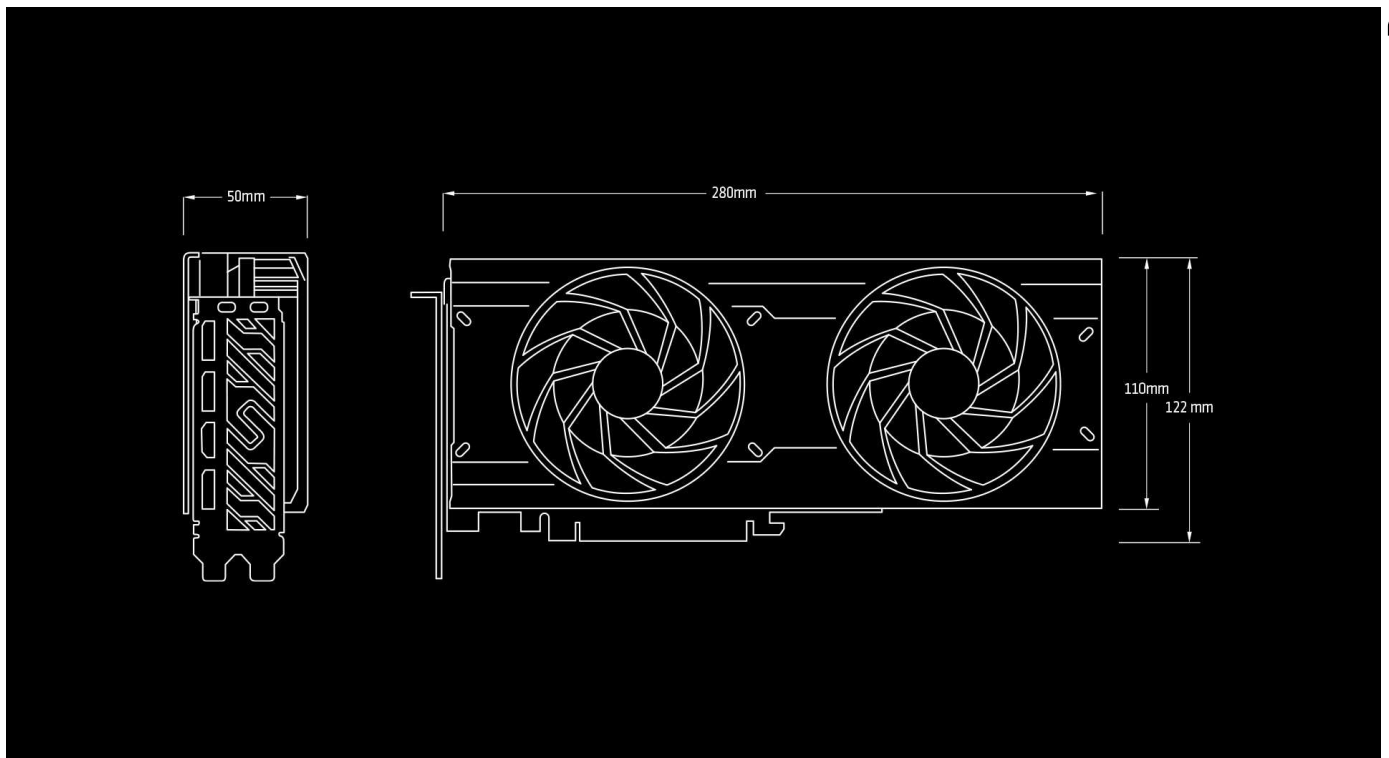

Two-Ball Bearing

These feature Dual Ball bearing fans, which have an approximately 85% longer lifespan than sleeve bearings in our tests. The improvements to the fan blades means the solution is up to 10% quieter than the previous generation.

Rejoignez la nation !