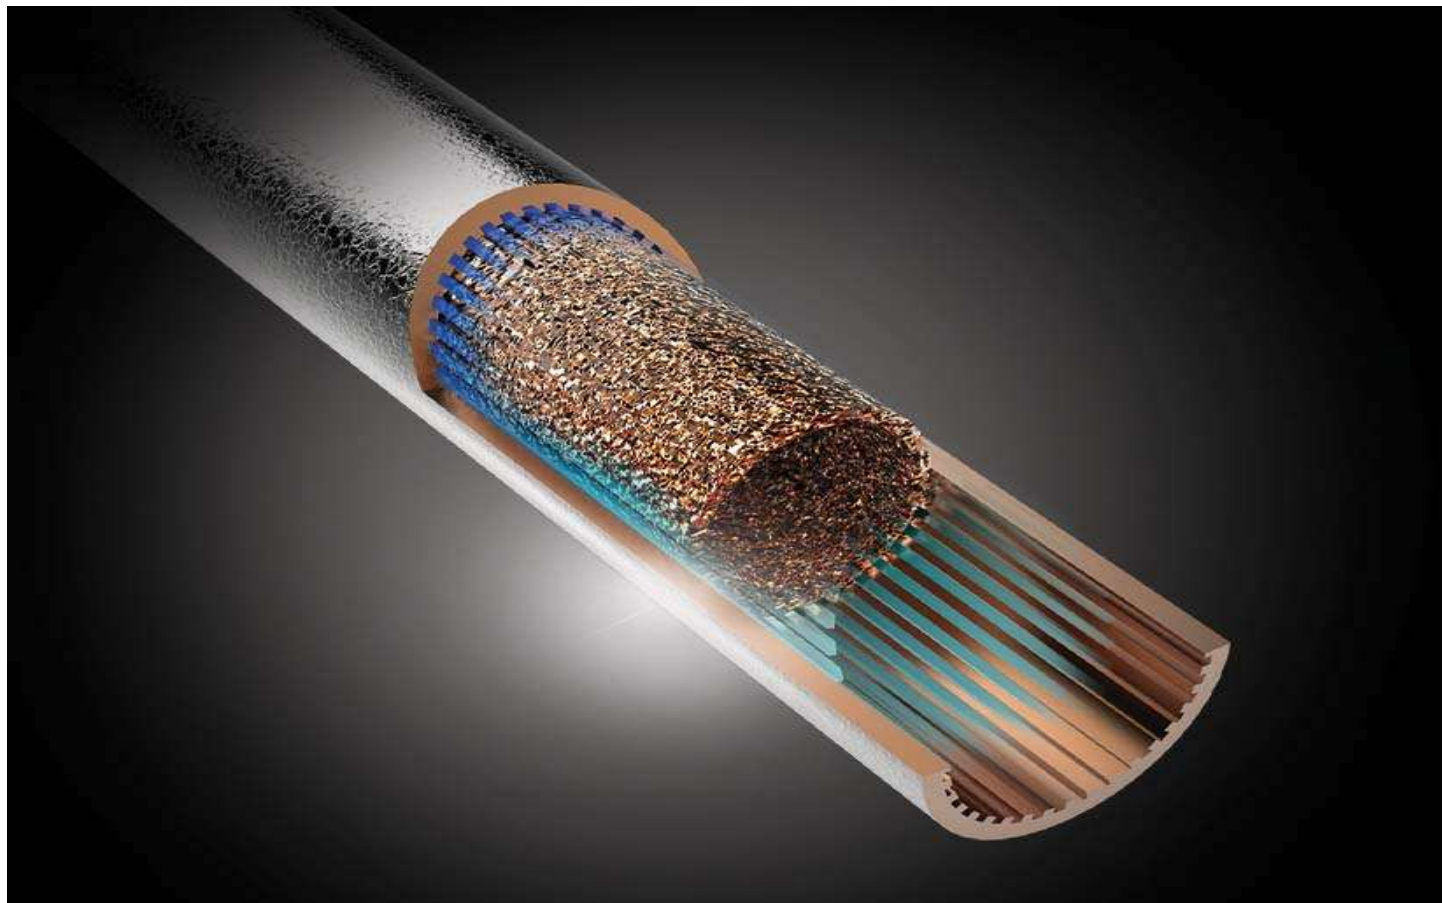

THE ULTIMATE GAME CHANGER

Powerhouse Performance for 1440P Gaming

Rejoignez la nation !

Rejoignez la nation !

Every game.

Every frame.

High TG Copper PCB

The GPU is mounted on to the high-density 14 layer 2oz Copper and high TG PCB to match the rapid speed, high current and increased power requirement of the GPU and memory to guarantee high stability of the PCB during operation.

Rejoignez la nation !

Optimized Composite Heatpipe

The composite heatpipes are fine-tuned for each individual cooling design with optimal heat flow, efficiently and evenly spreading out the heat to the entire cooling module.

Rejoignez la nation !

Metal Backplate with Thermal Pad

The high quality aluminum backplate is not just for styling. It also protects the components on the backside of the PCB and helps dissipate the heat from the PCB with a high performance thermal pad in between.

Rejoignez la nation !

Fuse Protection

In order to protect your card, the SAPPHIRE cards have fuse protection built into the circuit of the external PCI-E power connector to keep the components safe.

Two-Ball Bearing