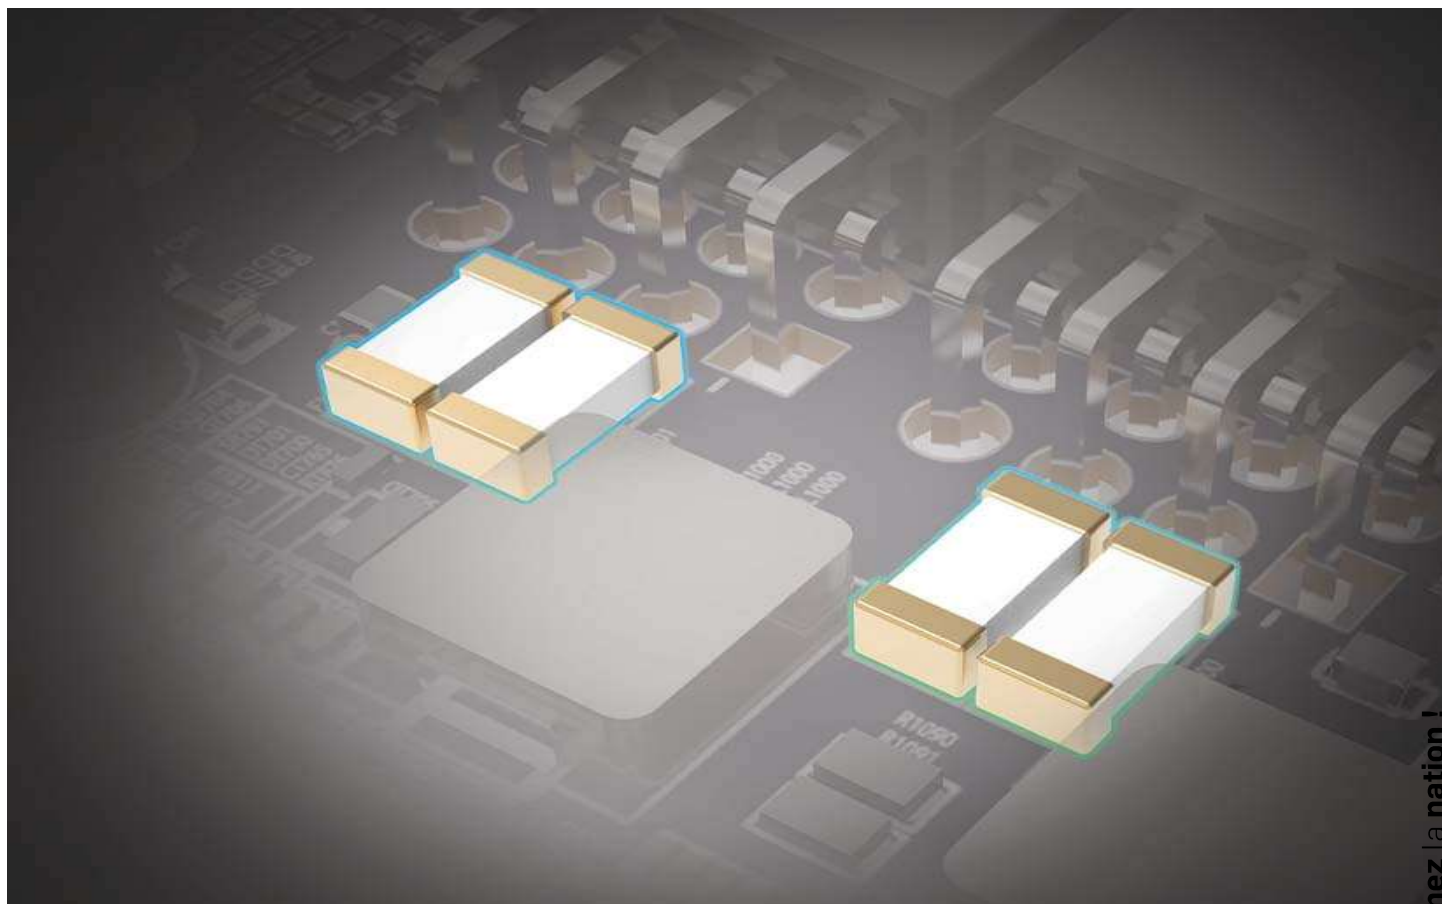

THE ULTIMATE GAME CHANGER

Powerhouse Performance for 1440P Gaming

Rejoignez la nation !

Rejoignez la nation !

Every game.

Every frame.

High TG Copper PCB

The GPU is mounted on to the high-density 14 layer 2oz Copper and high TG PCB to match the rapid speed, high current and increased power requirement of the GPU and memory to guarantee high stability of the PCB during operation.

Rejoignez la nation !

Optimized Composite Heatpipe

The composite heatpipes are fine-tuned for each individual cooling design with optimal heat flow, efficiently and evenly spreading out the heat to the entire cooling module.

Rejoignez la nation !

Metal Backplate with Thermal Pad

The high quality aluminum backplate is not just for styling. It also protects the components on the backside of the PCB and helps dissipate the heat from the PCB with a high performance thermal pad in between.

Rejoignez la nation !

Fuse Protection

In order to protect your card, the SAPPHIRE cards have fuse protection built into the circuit of the external PCI-E power connector to keep the components safe.

Two-Ball Bearing