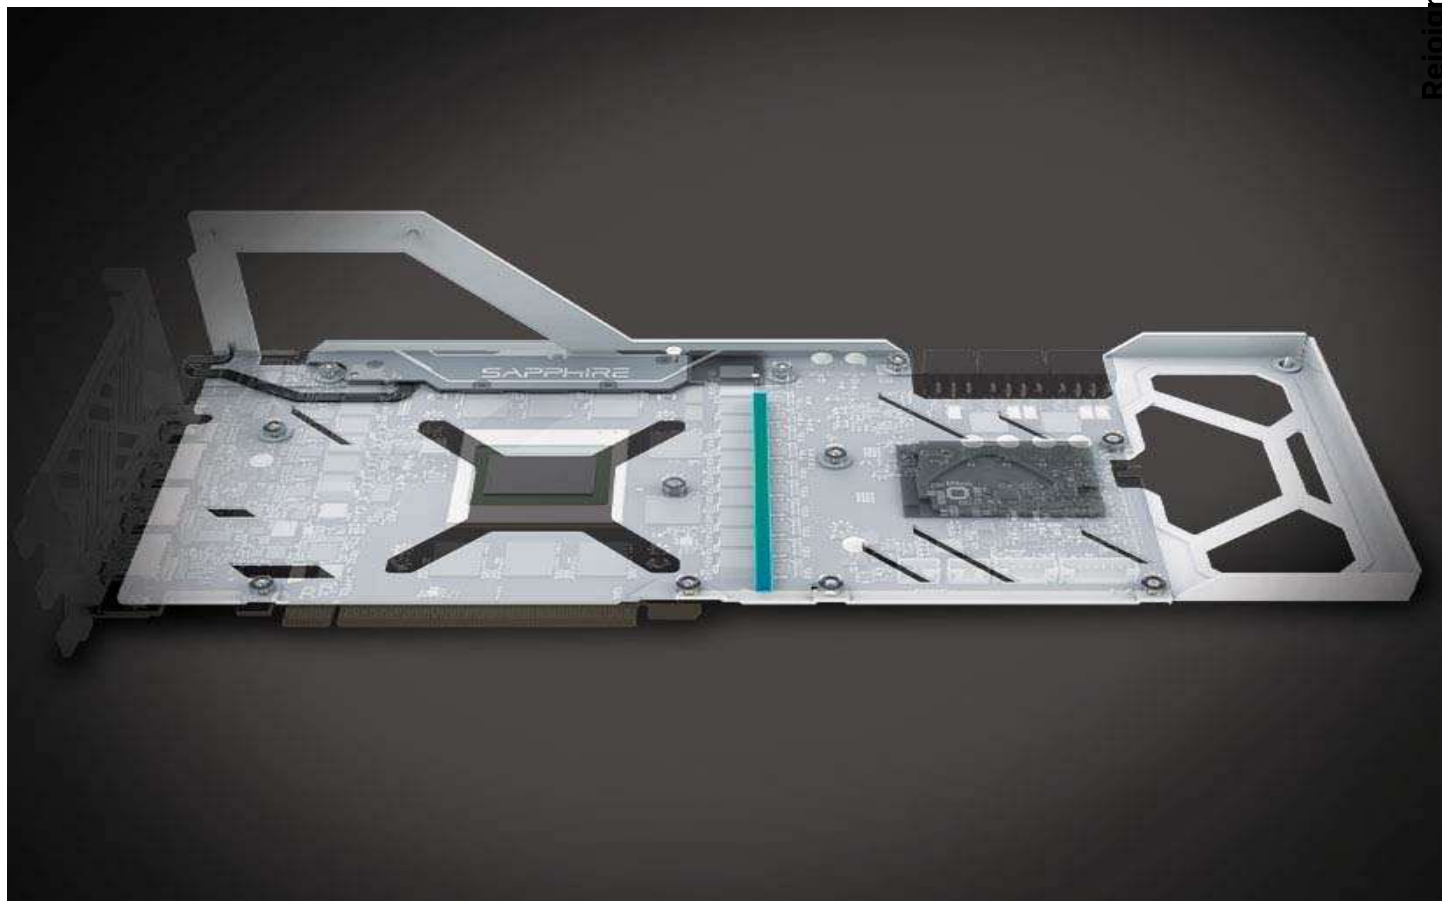

THE ULTIMATE GAME CHANGER

Powerhouse Performance for 1440P Gaming

Rejoignez la nation !

Rejoignez la nation !

Every game.

Every frame.

High TG Copper PCB

The GPU is mounted on to the high-density 14 layer 2oz Copper and high TG PCB to match the rapid speed, high current and increased power requirement of the GPU and memory to guarantee high stability of the PCB during operation.

Rejoignez la nation !

Optimized Composite Heatpipe

The composite heatpipes are fine-tuned for each individual cooling design with optimal heat flow, efficiently and evenly spreading out the heat to the entire cooling module.

Rejoignez la nation !

Metal Backplate with Thermal Pad

The high quality aluminum backplate is not just for styling. It also protects the components on the backside of the PCB and helps dissipate the heat from the PCB with a high performance thermal pad in between.